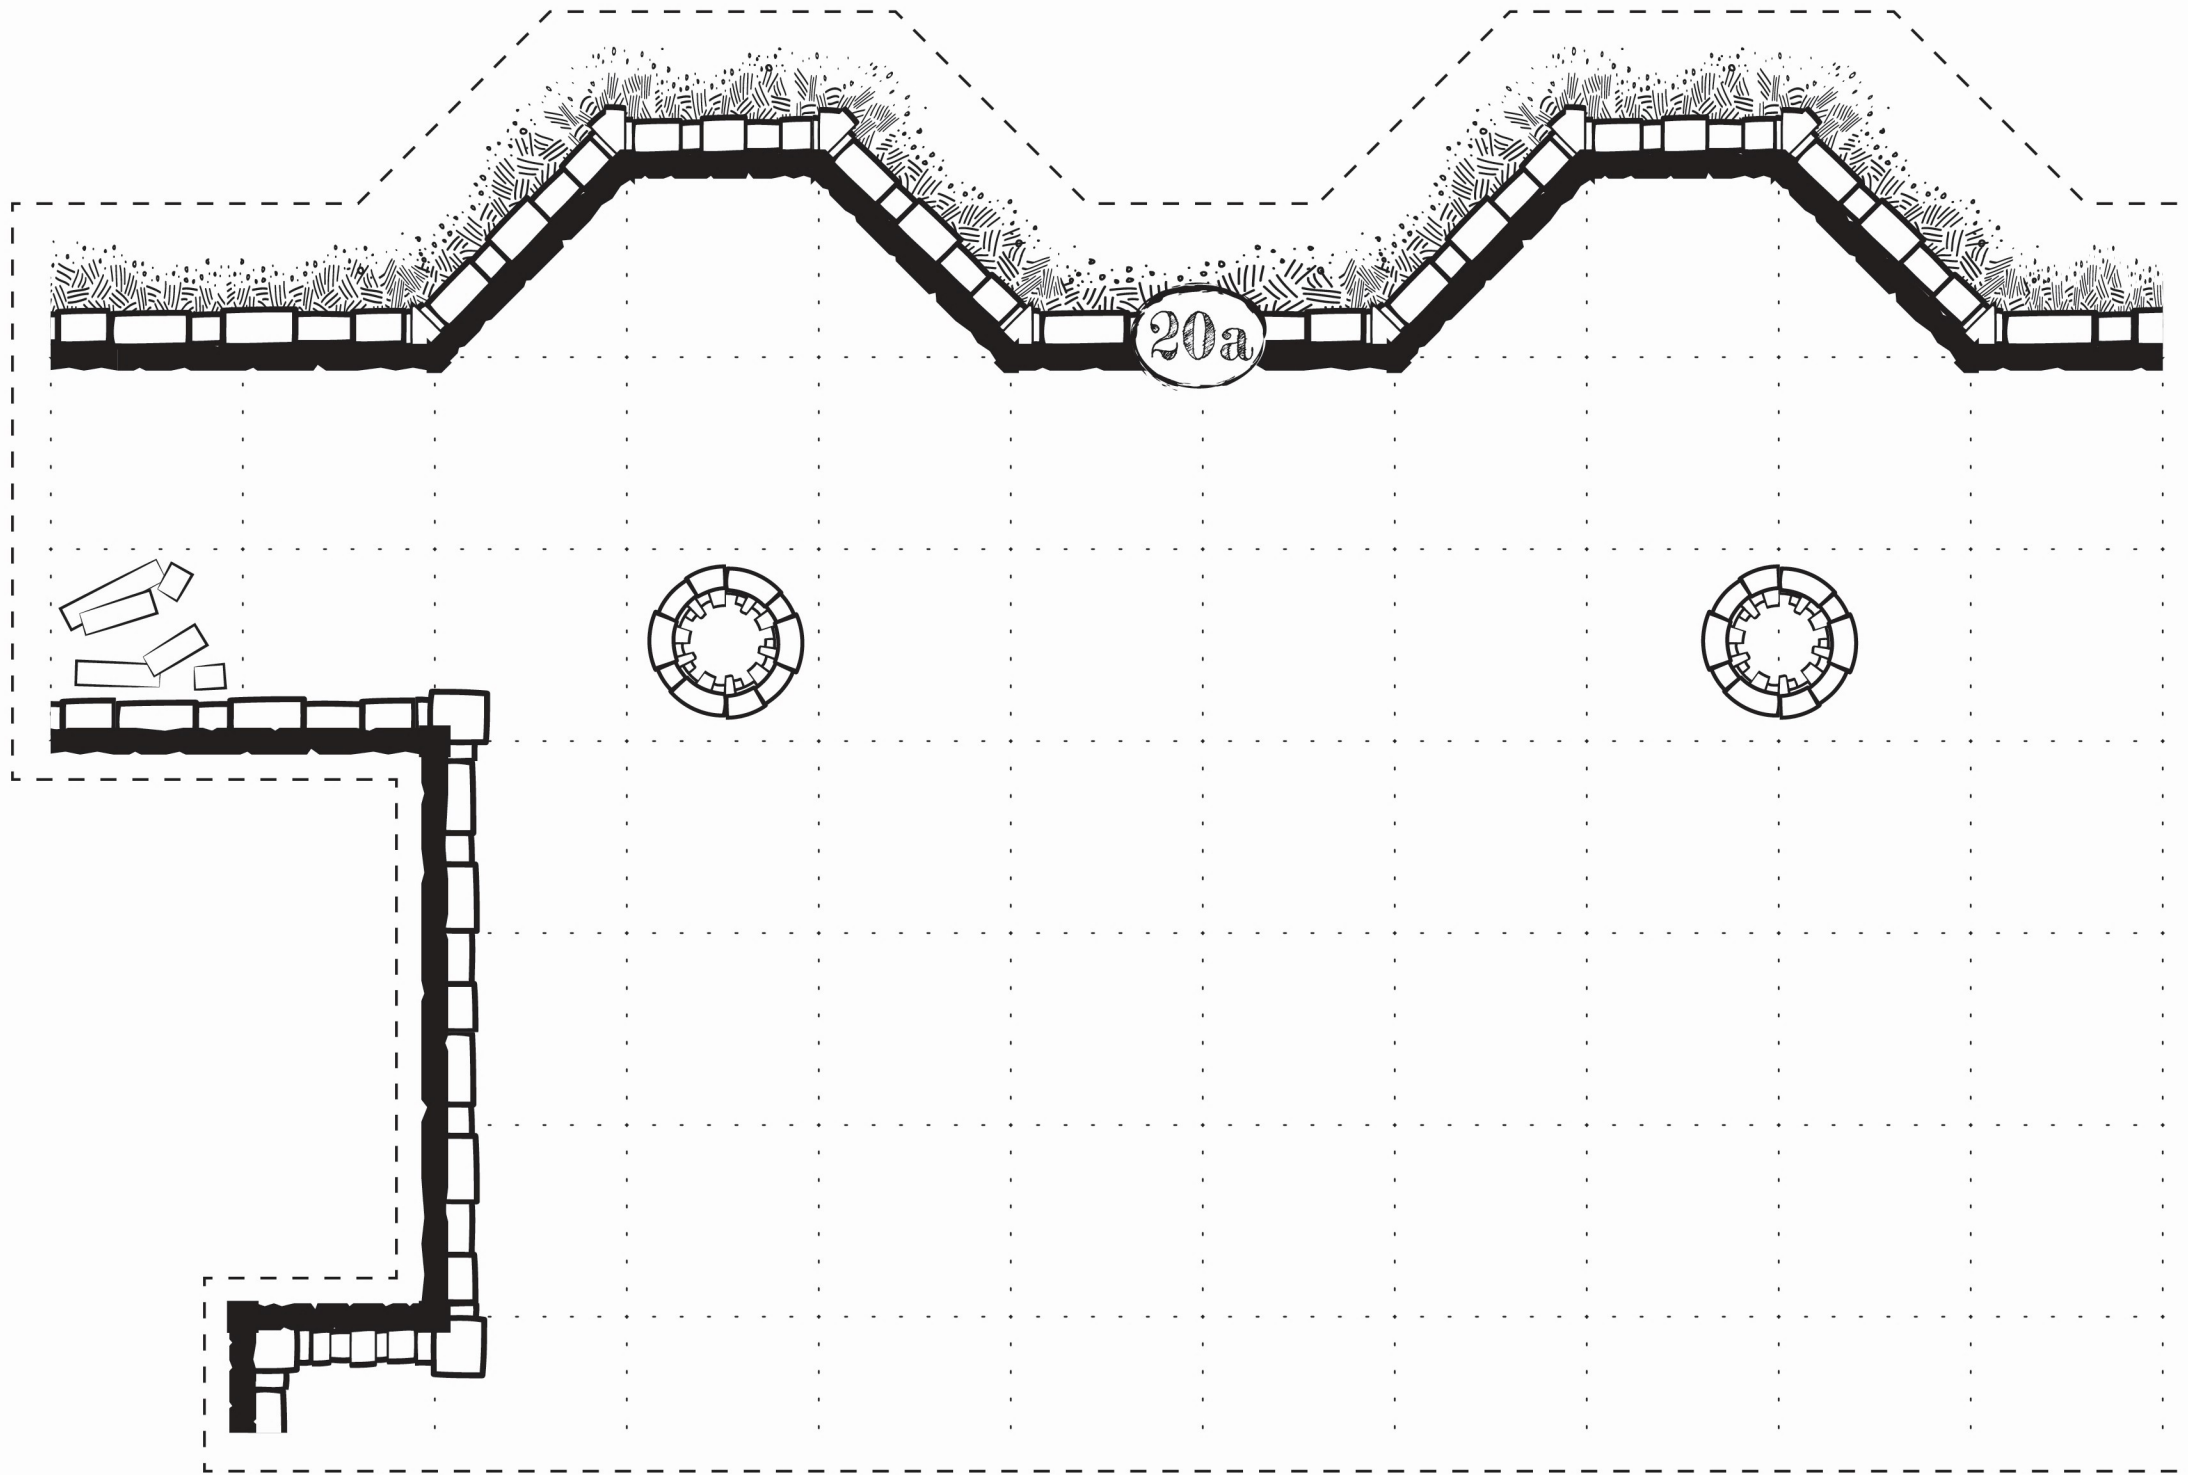

# Icespire Hold

Fortress Rooftop

= 5 Feet

# Icespire Hold

Undercroft

 = 5 Feet

To 2

To 3

To 4

To 6

To 5

To 2

To 7

Secret Doors

Secret Door

10a

10b

18

To 10a

To 18a

Secret Door

Secret Door