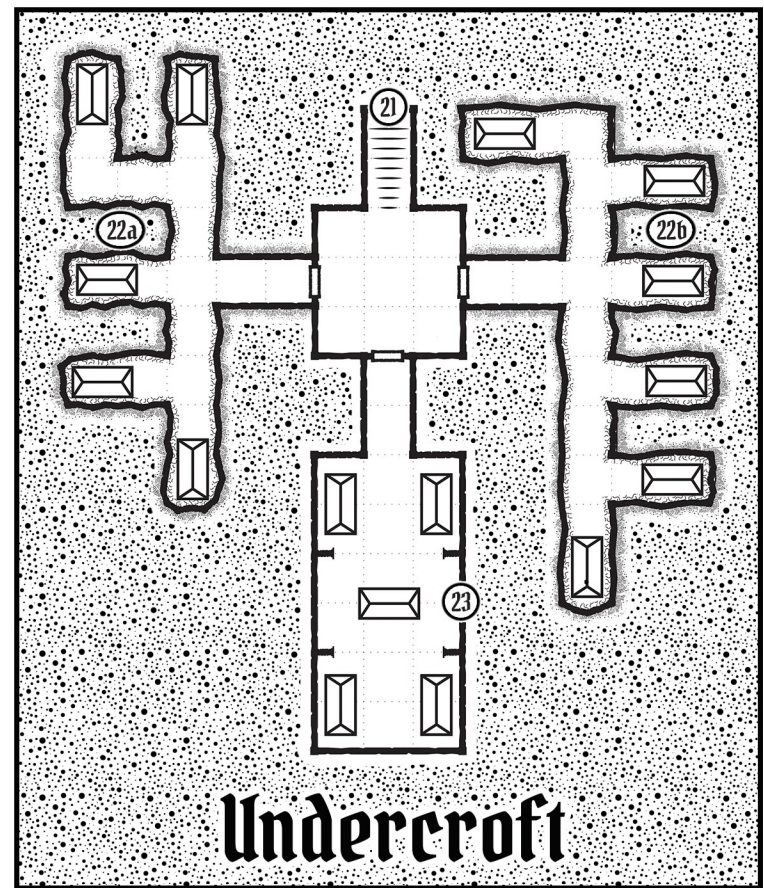

# Icespire Hold

□ = 5 Feet

# Icespire Hold

**Fortress Rooftop**

**Undercroft**

□ = 5 Feet

# Icespire Hold

**Fortress floor**

□ = 5 Feet