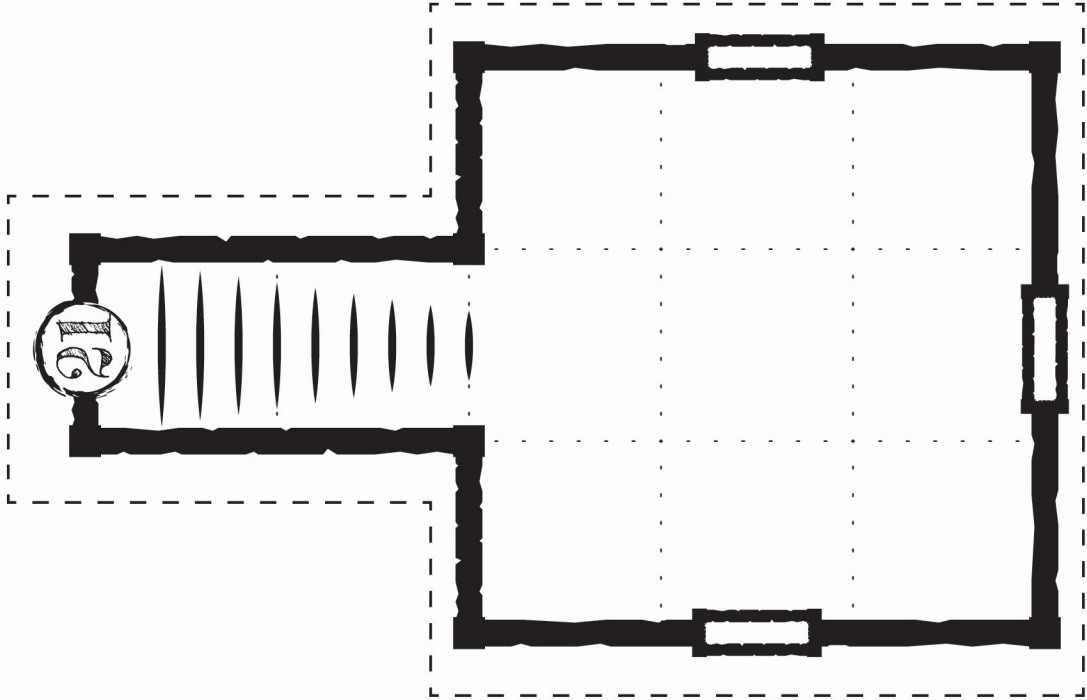

Secret Door