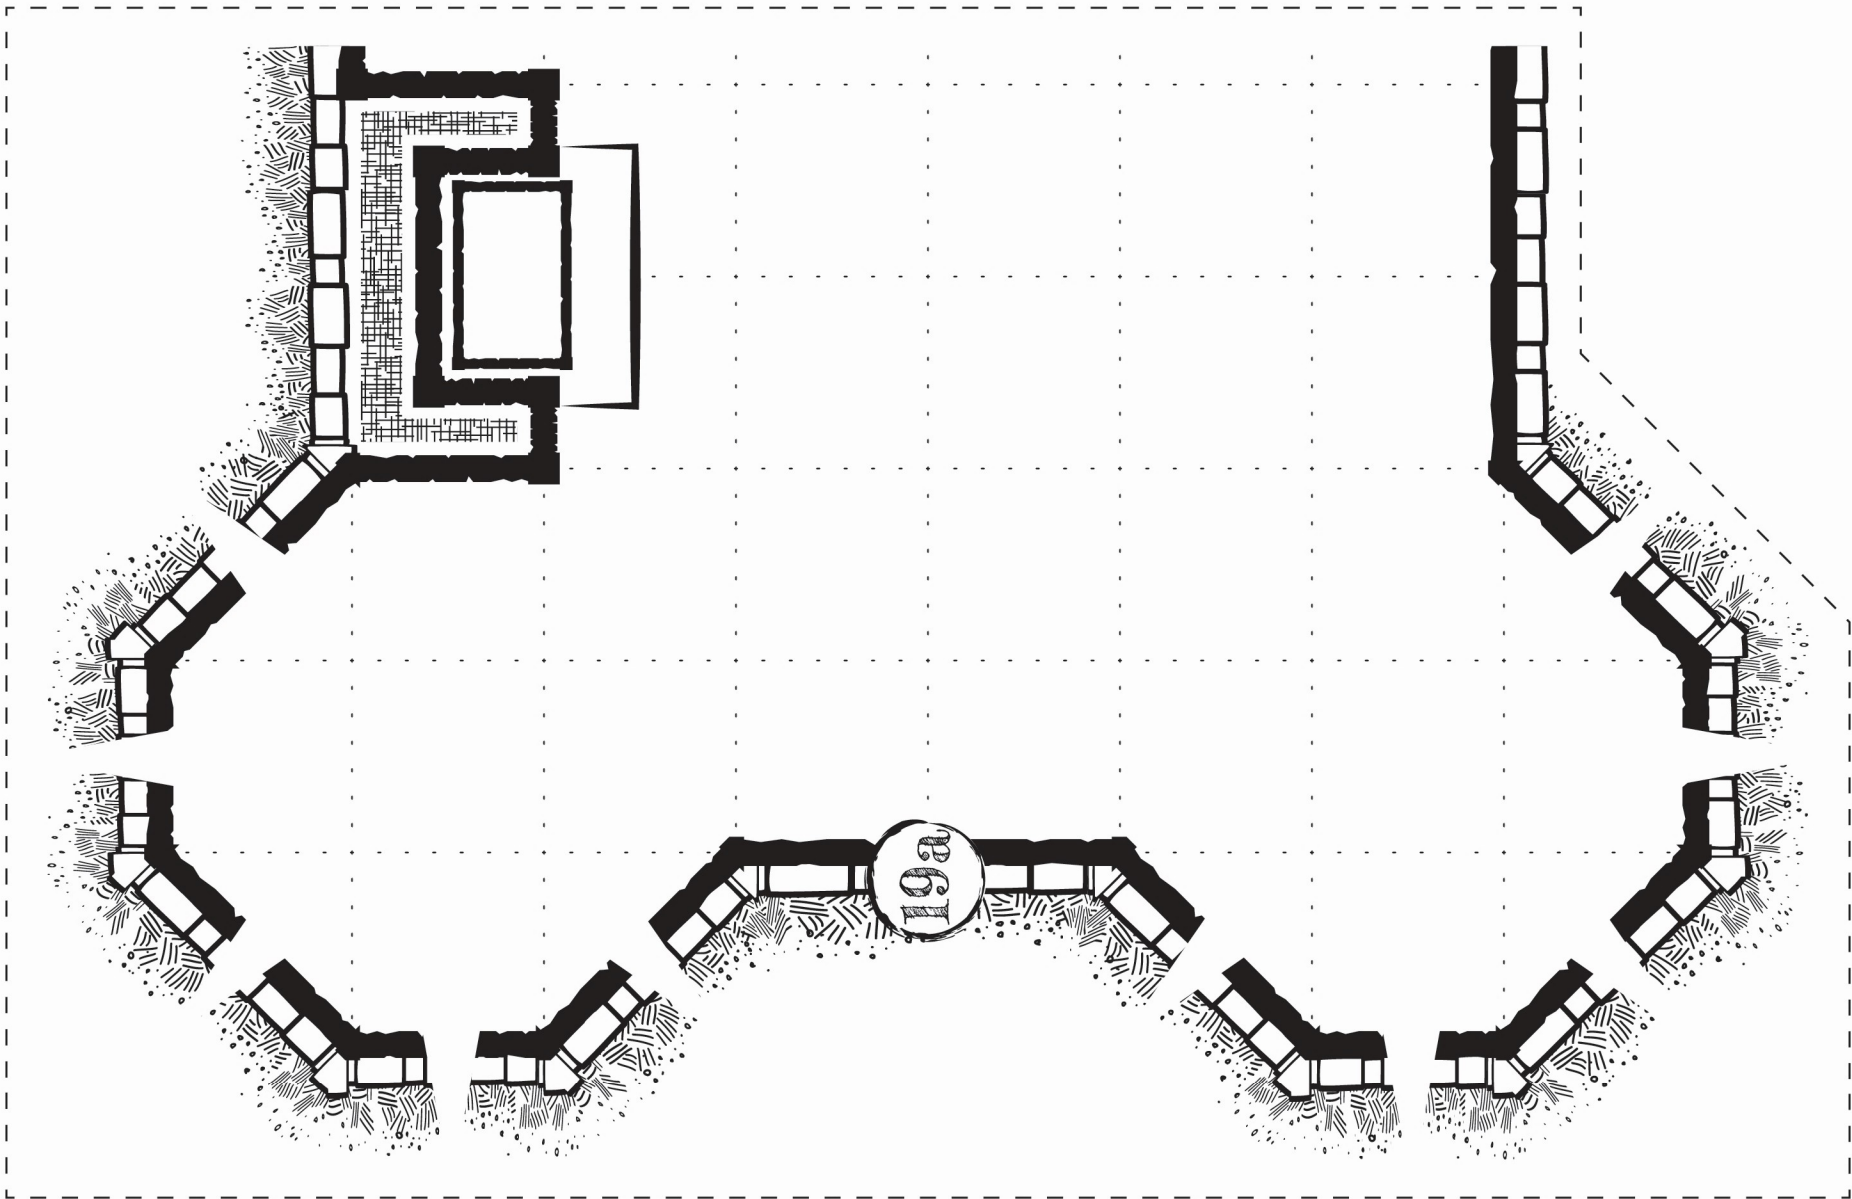

# Icespire Hold

Fortress Rooftop

= 5 Feet

# Icespire Hold

Undercroft

 = 5 Feet

To 2

To 3

To 4

To 6

To 5

To 2

To 7

Secret Doors

Secret Door

10a

10b

18

To 10a

To 18a

Secret Door

Secret Door