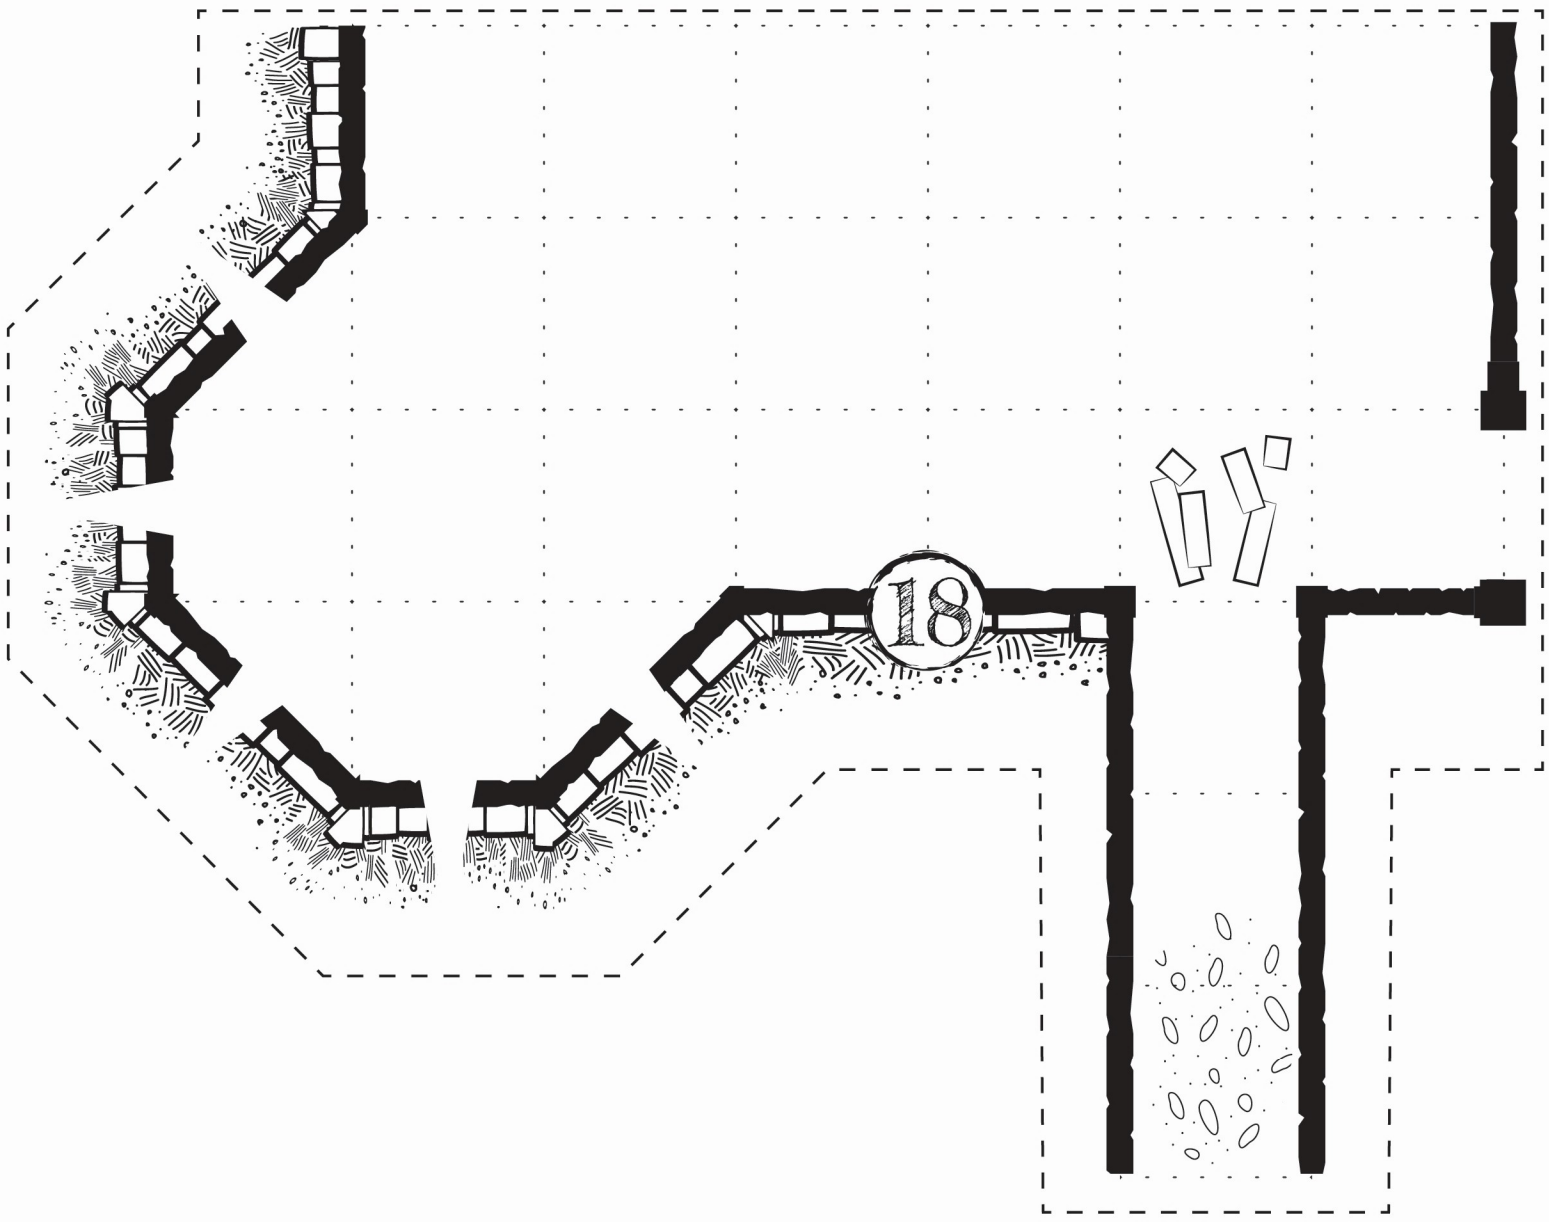

# Icespire Hold

Fortress Rooftop

= 5 Feet

# Icespire Hold

Undercroft

 = 5 Feet

To 2

To 3

To 4

To 6

To 5

To 2

To 7

Secret Doors

Secret Door

10a

10b

18

To 10a

To 18a

Secret Door

Secret Door