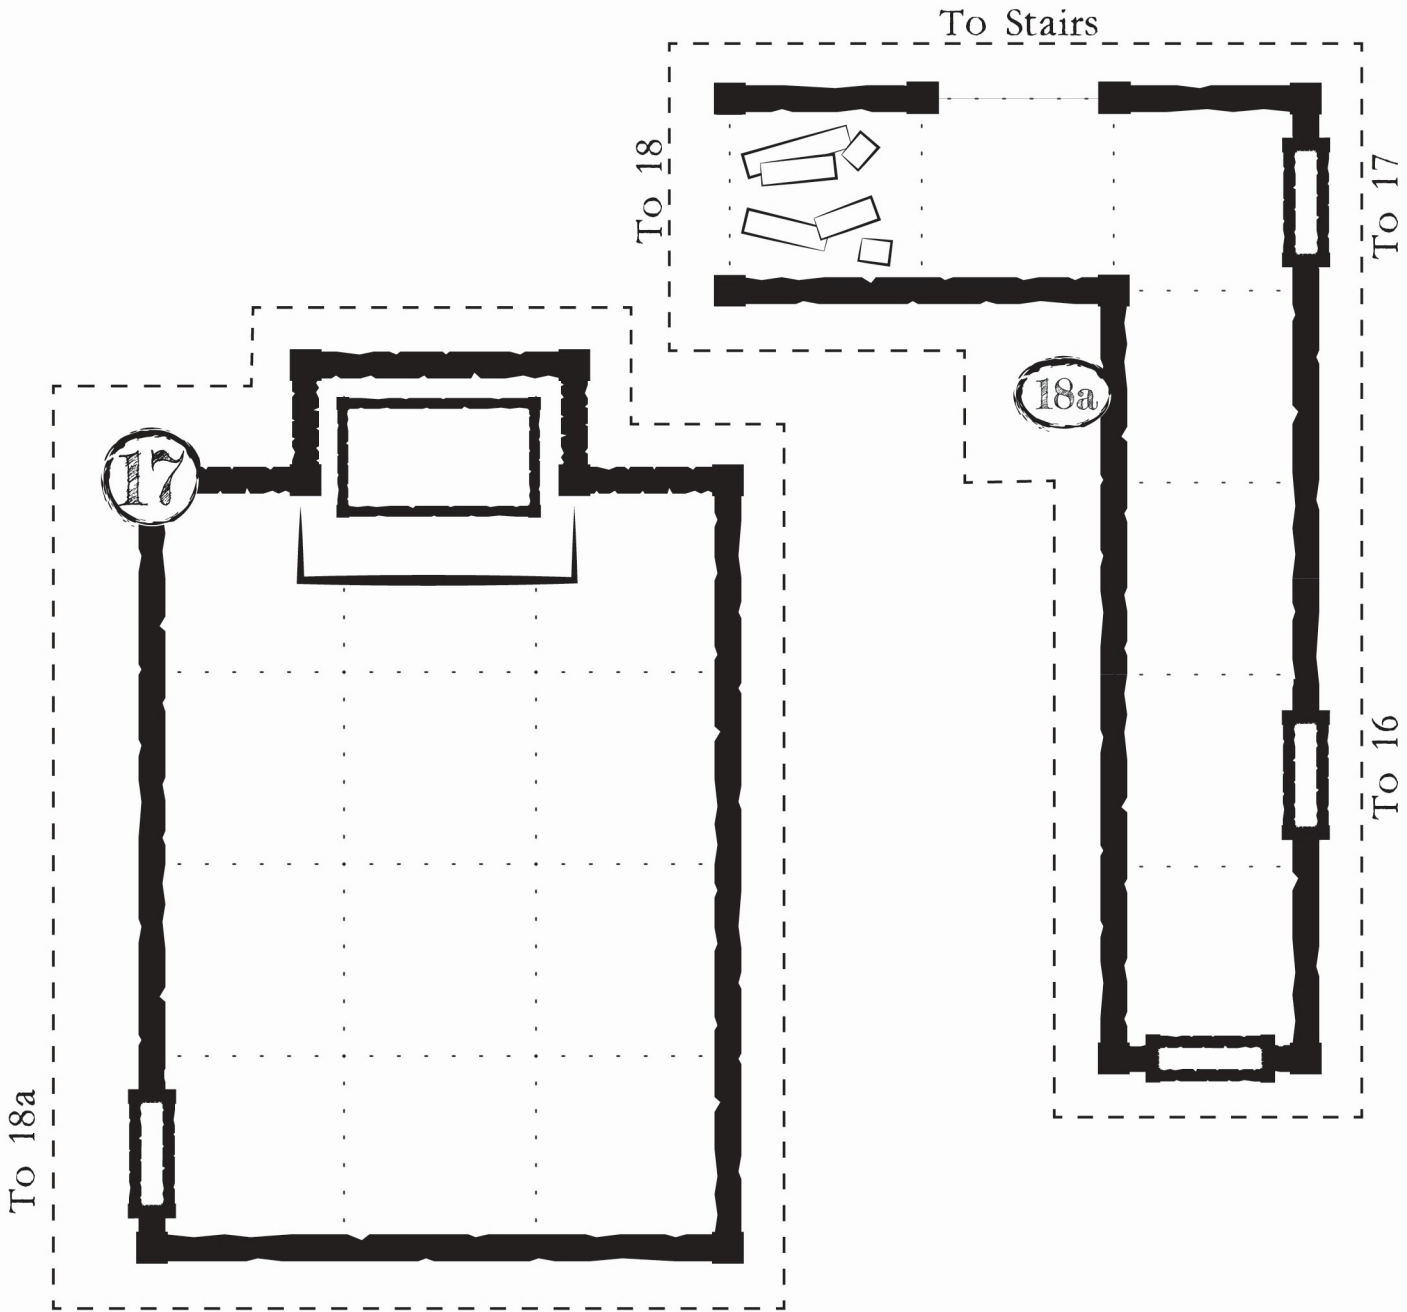

# Icespire Hold

**Fortress floor**

□ = 5 Feet

# Icespire Hold

Fortress Rooftop

= 5 Feet

# Icespire Hold

Undercroft

 = 5 Feet

To 2

To 3

To 4

To 6

To 5

To 2

To 7

Secret Doors

Secret Door

10a

10b

18

To 10a