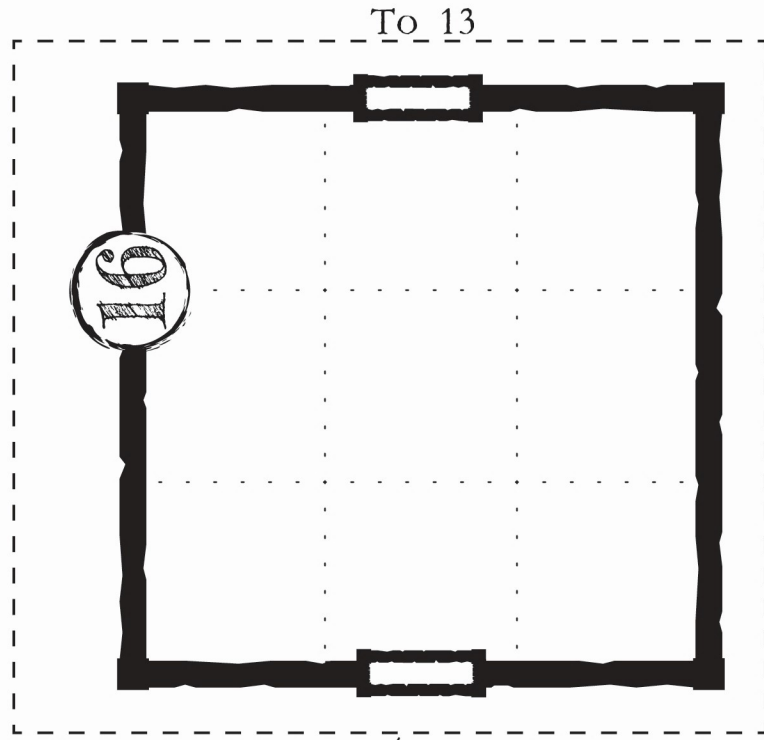

# Icespire Hold

Undercroft

 = 5 Feet

To 2

To 3

To 4

To 6

To 5

To 2

To 7

Secret Doors

Secret Door

10a

10b

18

To 10a