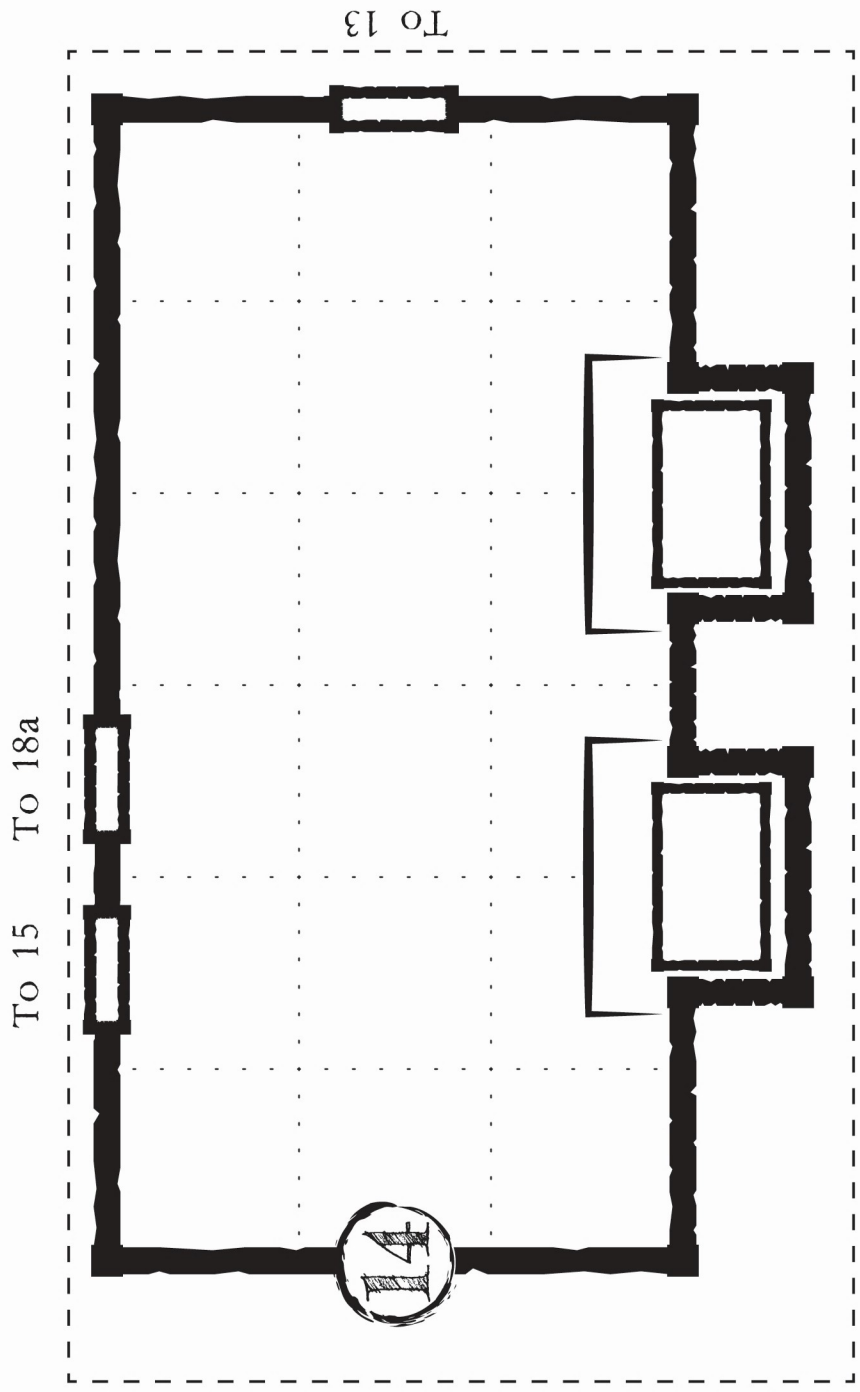

# Icespire Hold

**Fortress floor**

□ = 5 Feet

# Icespire Hold

Fortress Rooftop

= 5 Feet

# Icespire Hold

Undercroft

 = 5 Feet

To 2

To 3

To 4

To 6

To 5

To 2

To 7

Secret Doors

Secret Door

10a

10b

18

To 10a