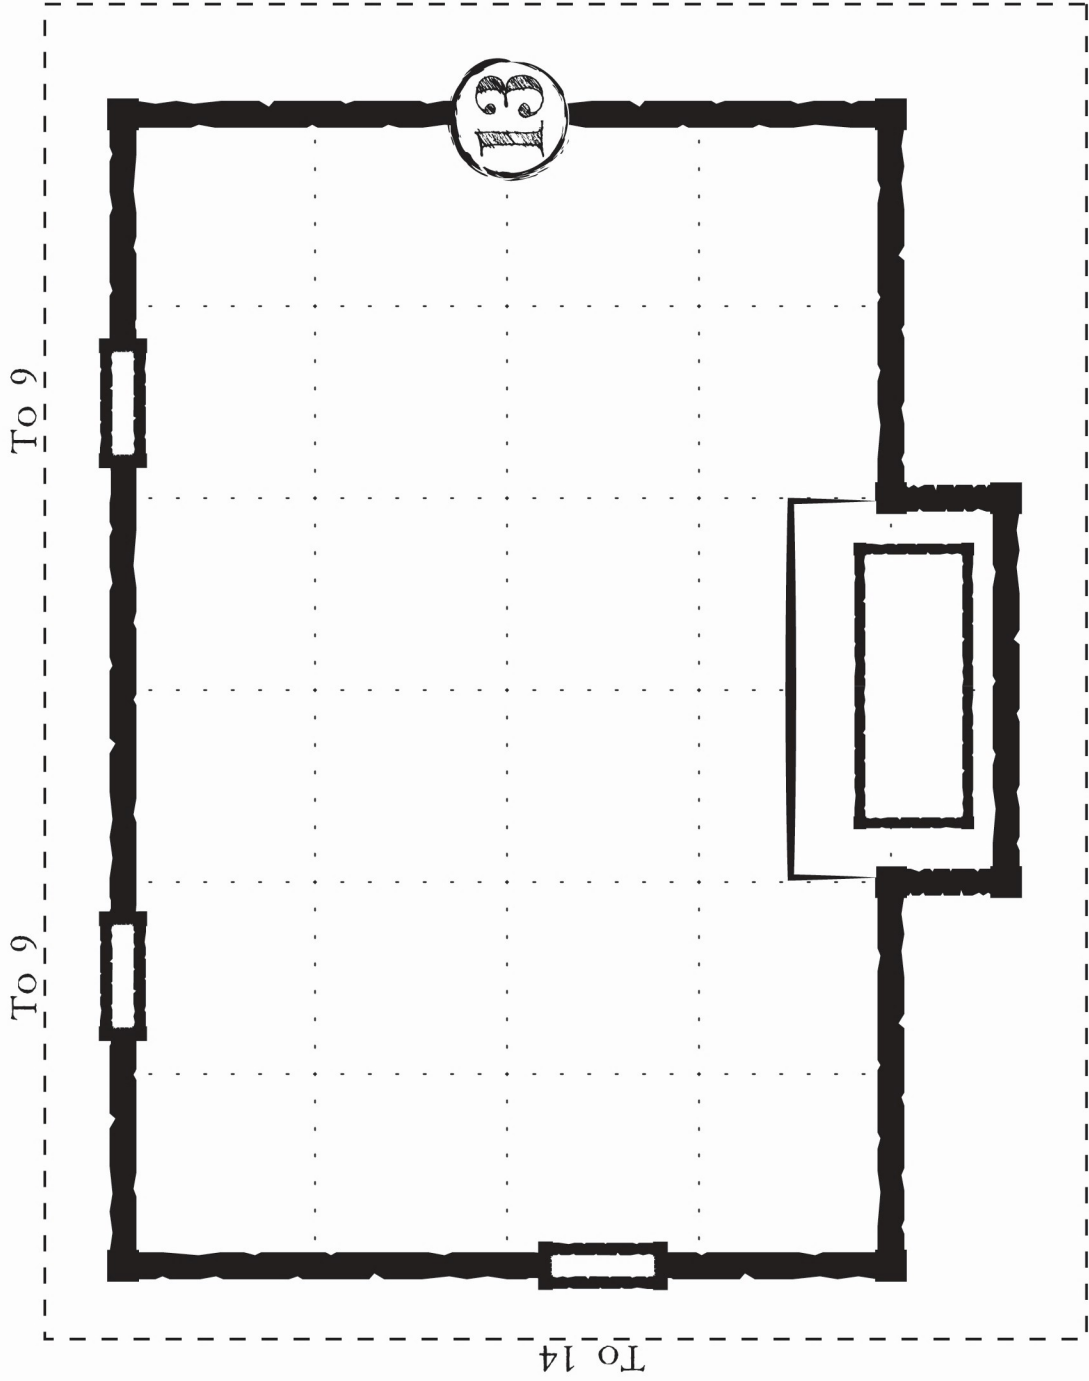

# Icespire Hold

**Fortress floor**

□ = 5 Feet

# Icespire Hold

Fortress Rooftop

= 5 Feet

# Icespire Hold

Undercroft

 = 5 Feet

To 2

To 3

To 4

To 6

To 5

To 2

To 7

Secret Doors

Secret Door

10a

10b

18

To 10a