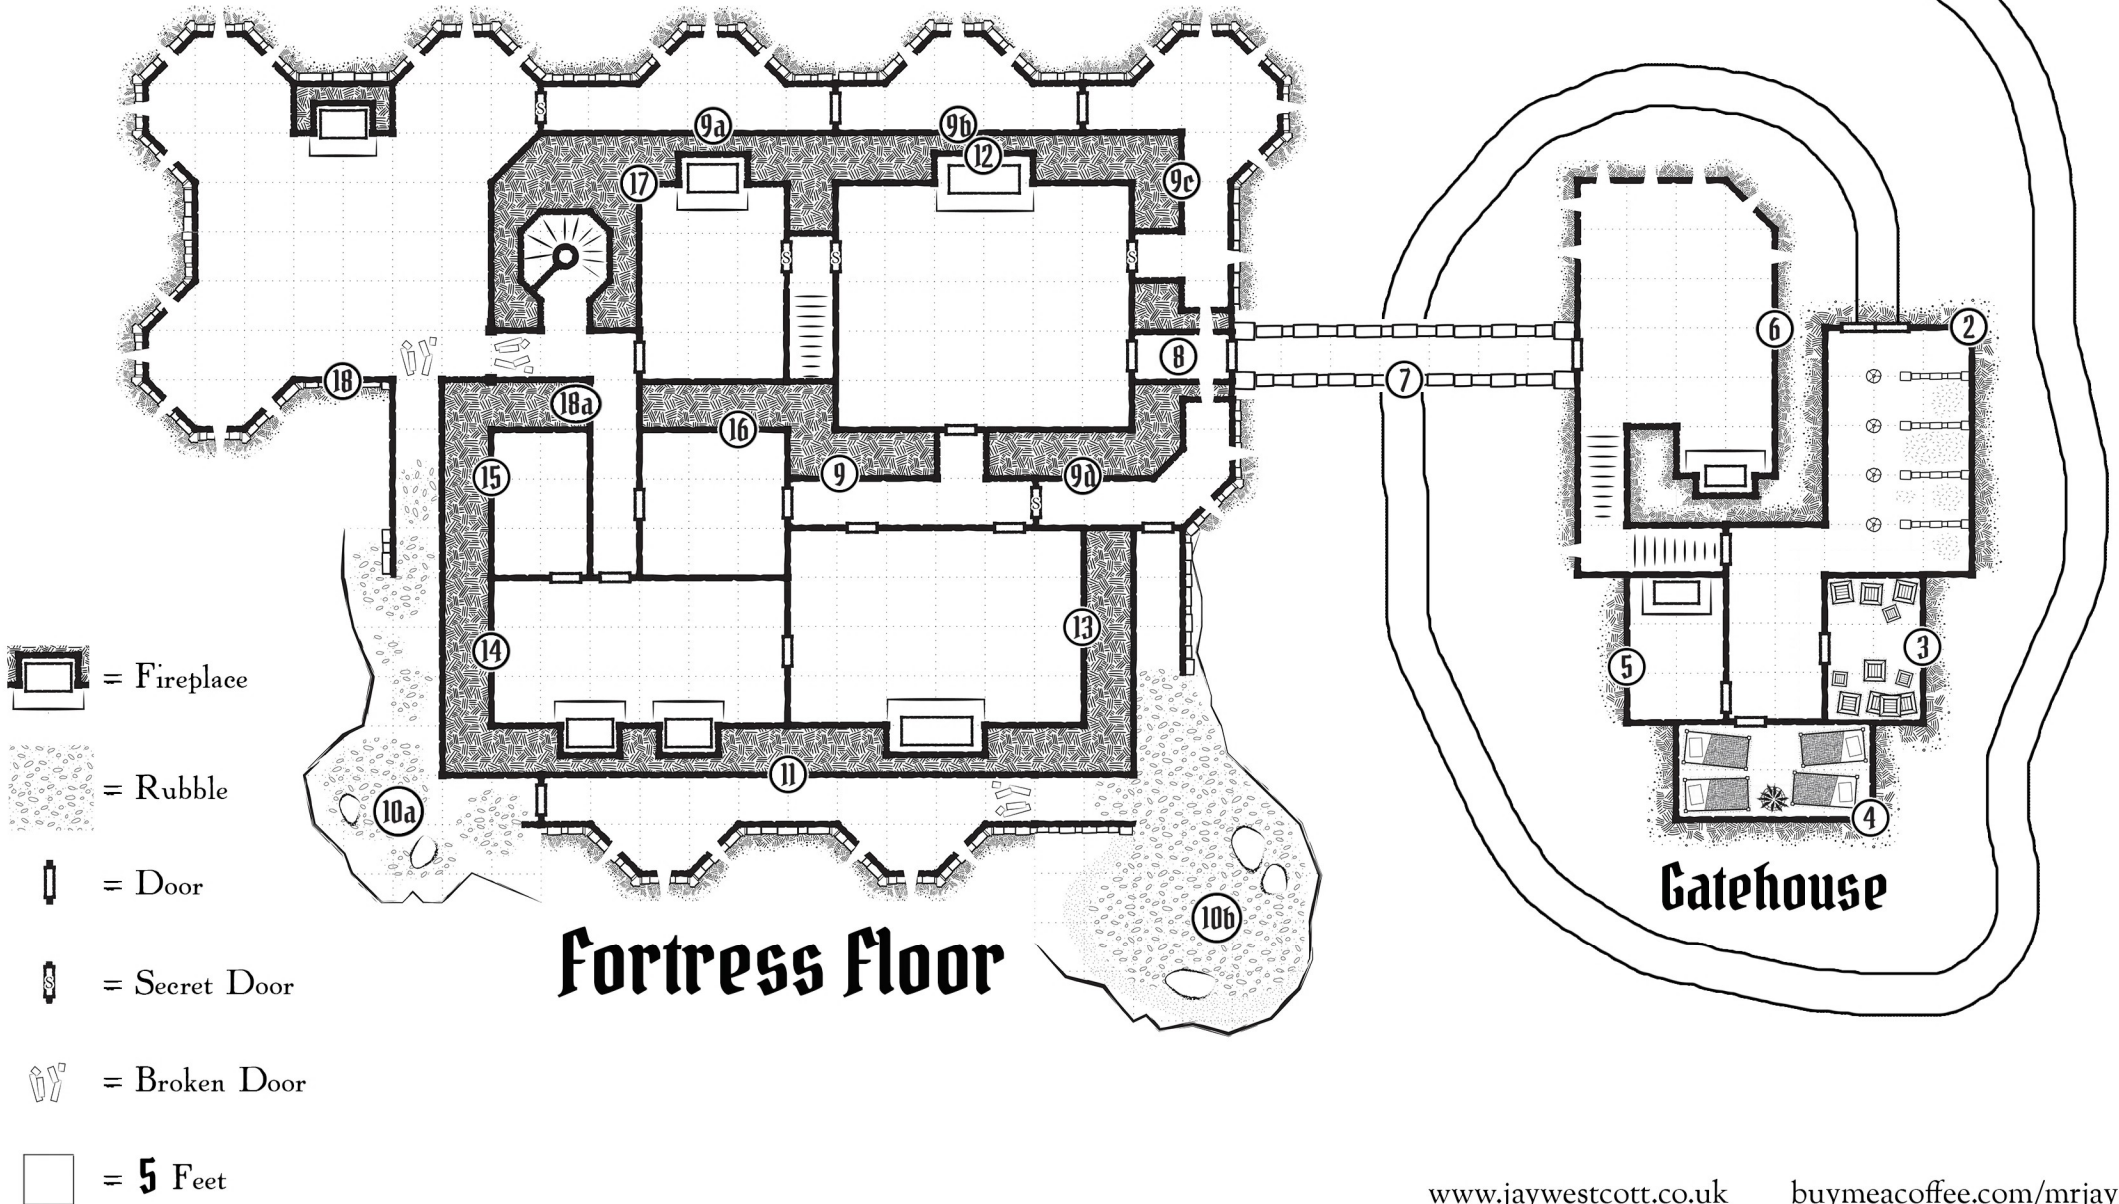

Icespire Hold

DoIP Pages 30 to 33, Suitable for Level 6

DM
EYES ONLY