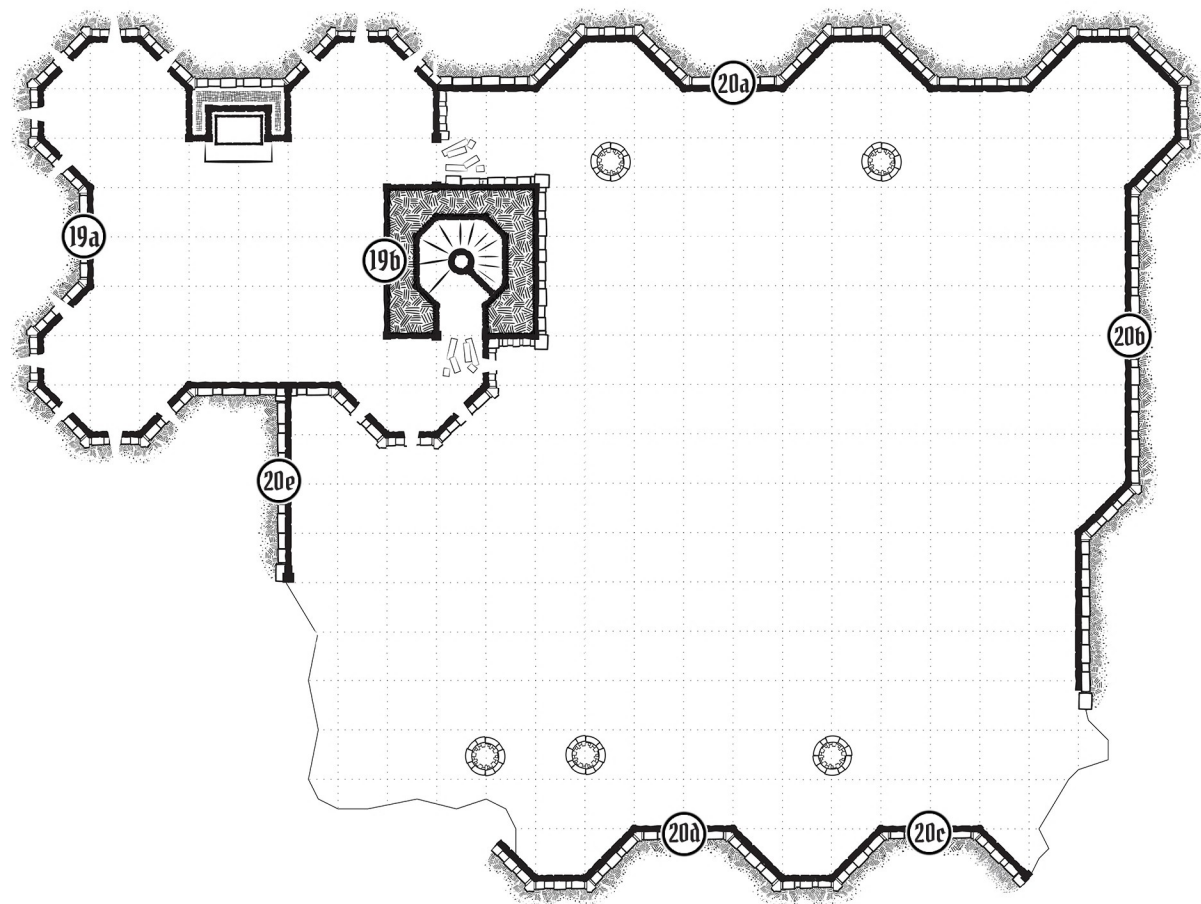

Icespire Hold

Fortress Rooftop