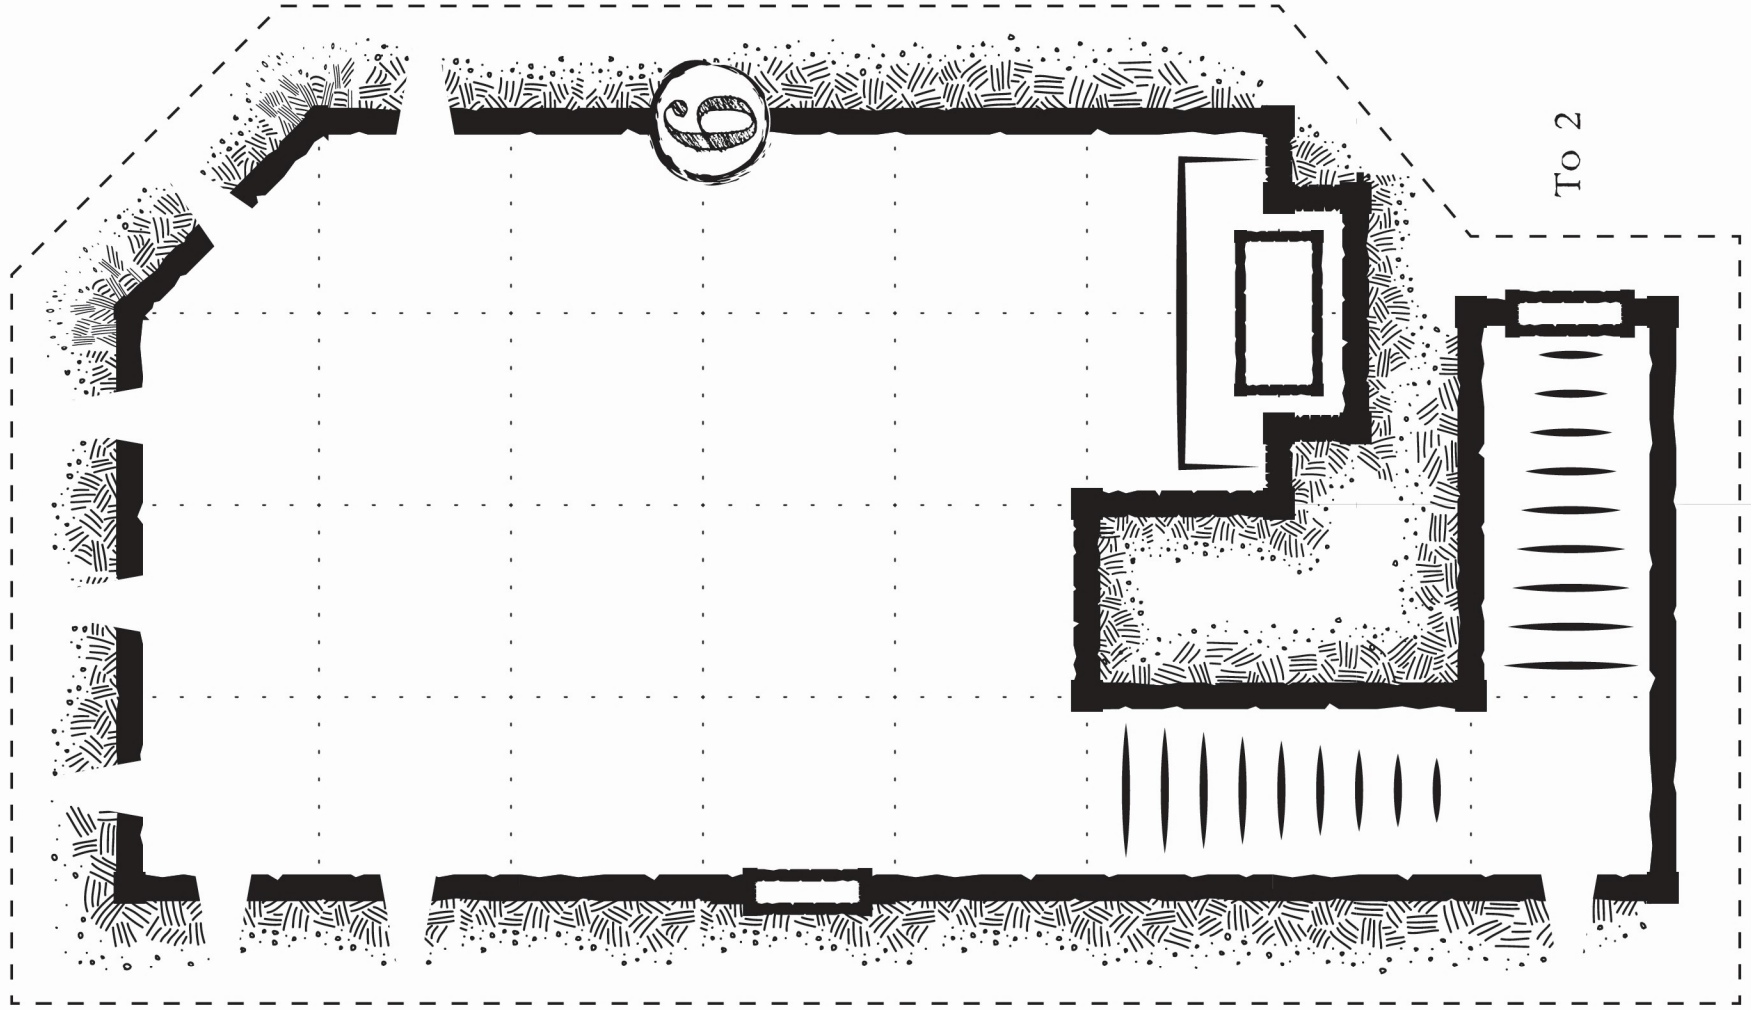

# Icespire Hold

Fortress Rooftop

= 5 Feet

# Icespire Hold

Undercroft

 = 5 Feet

To 2

To 3

To 4

To 6

To 5