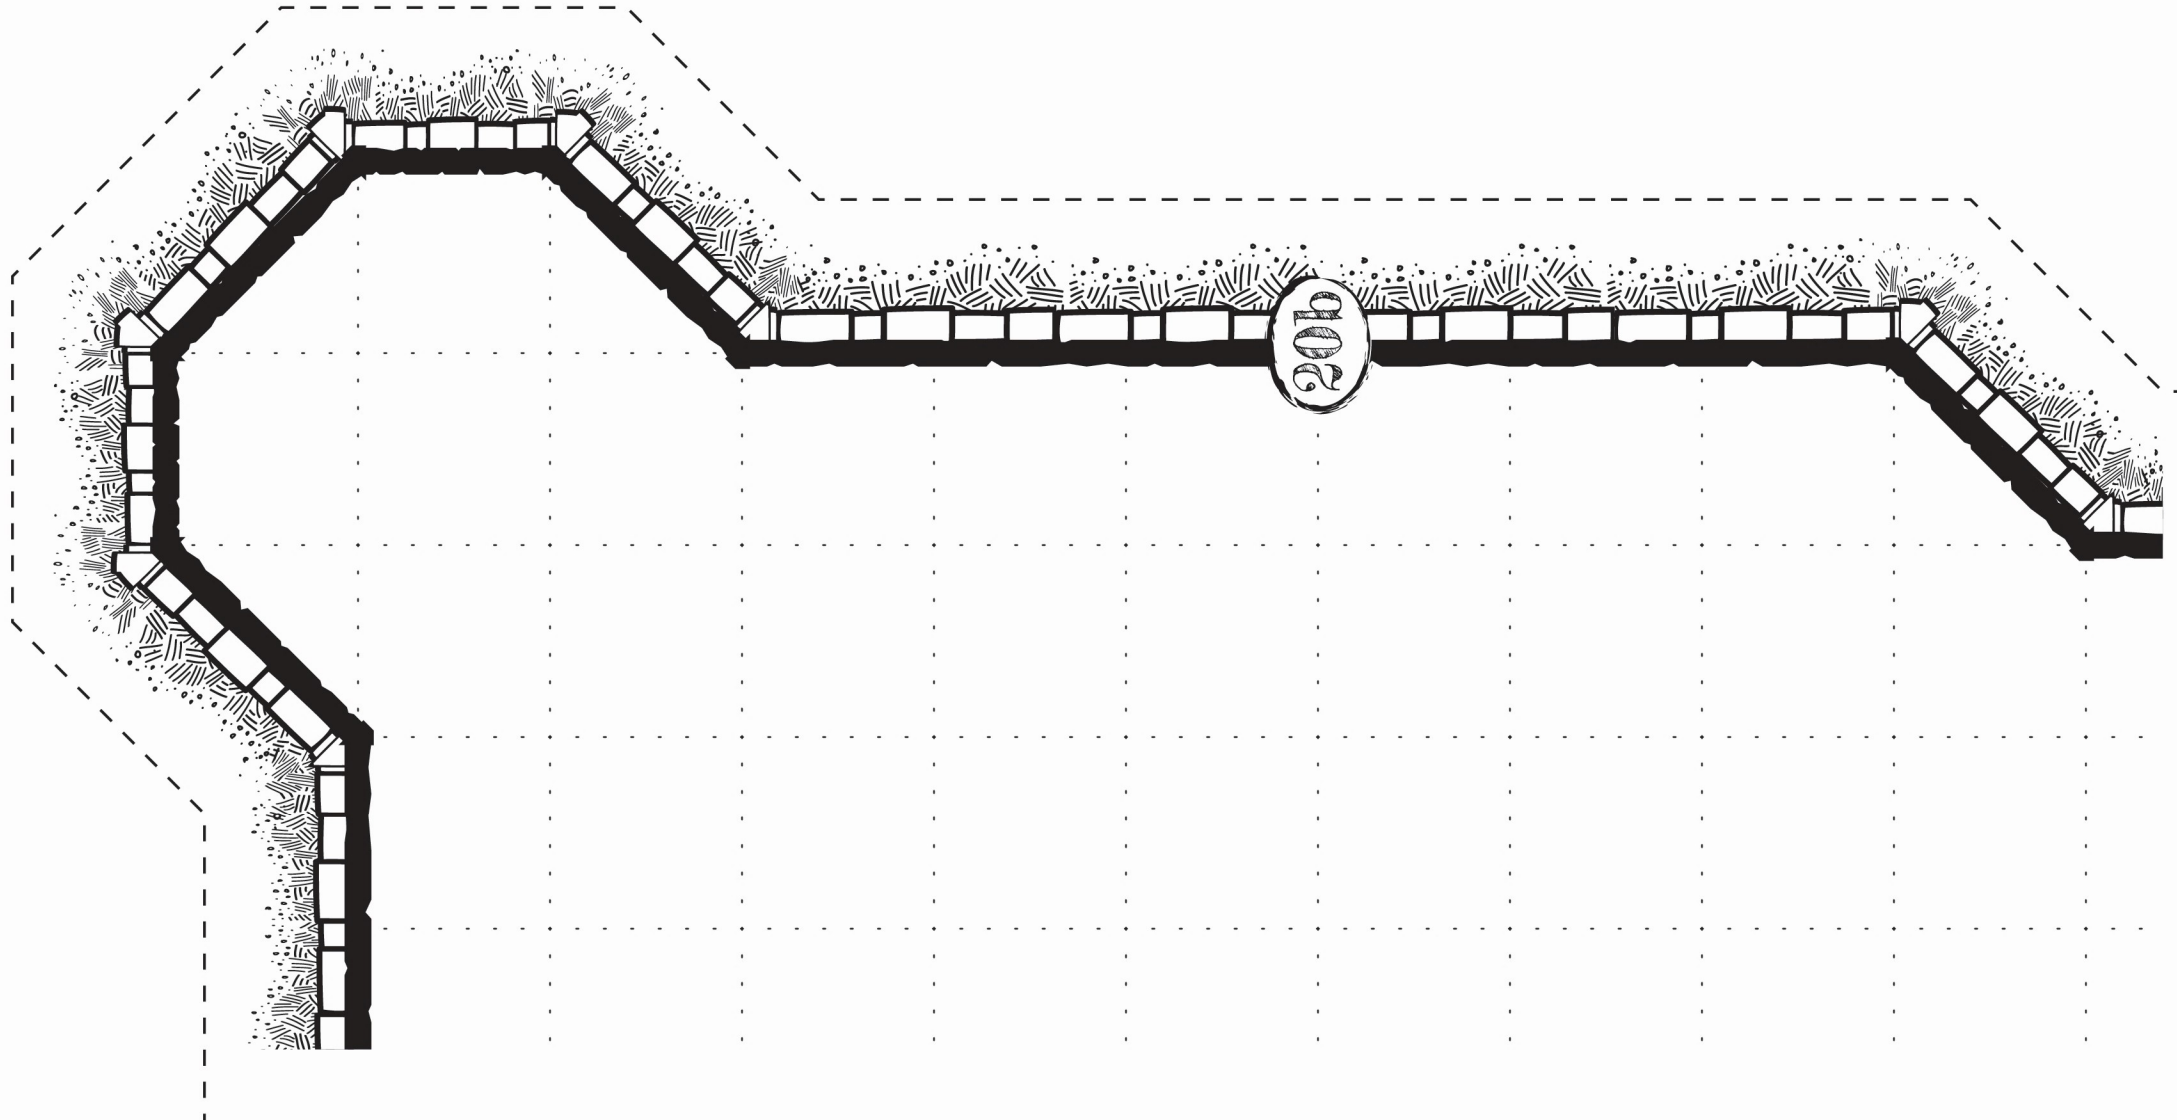

# Icespire Hold

Fortress Rooftop

= 5 Feet

To 2

To 7

Secret Doors

Secret Door

10a

10b

18

To 10a

To 18a

Secret Door

Secret Door