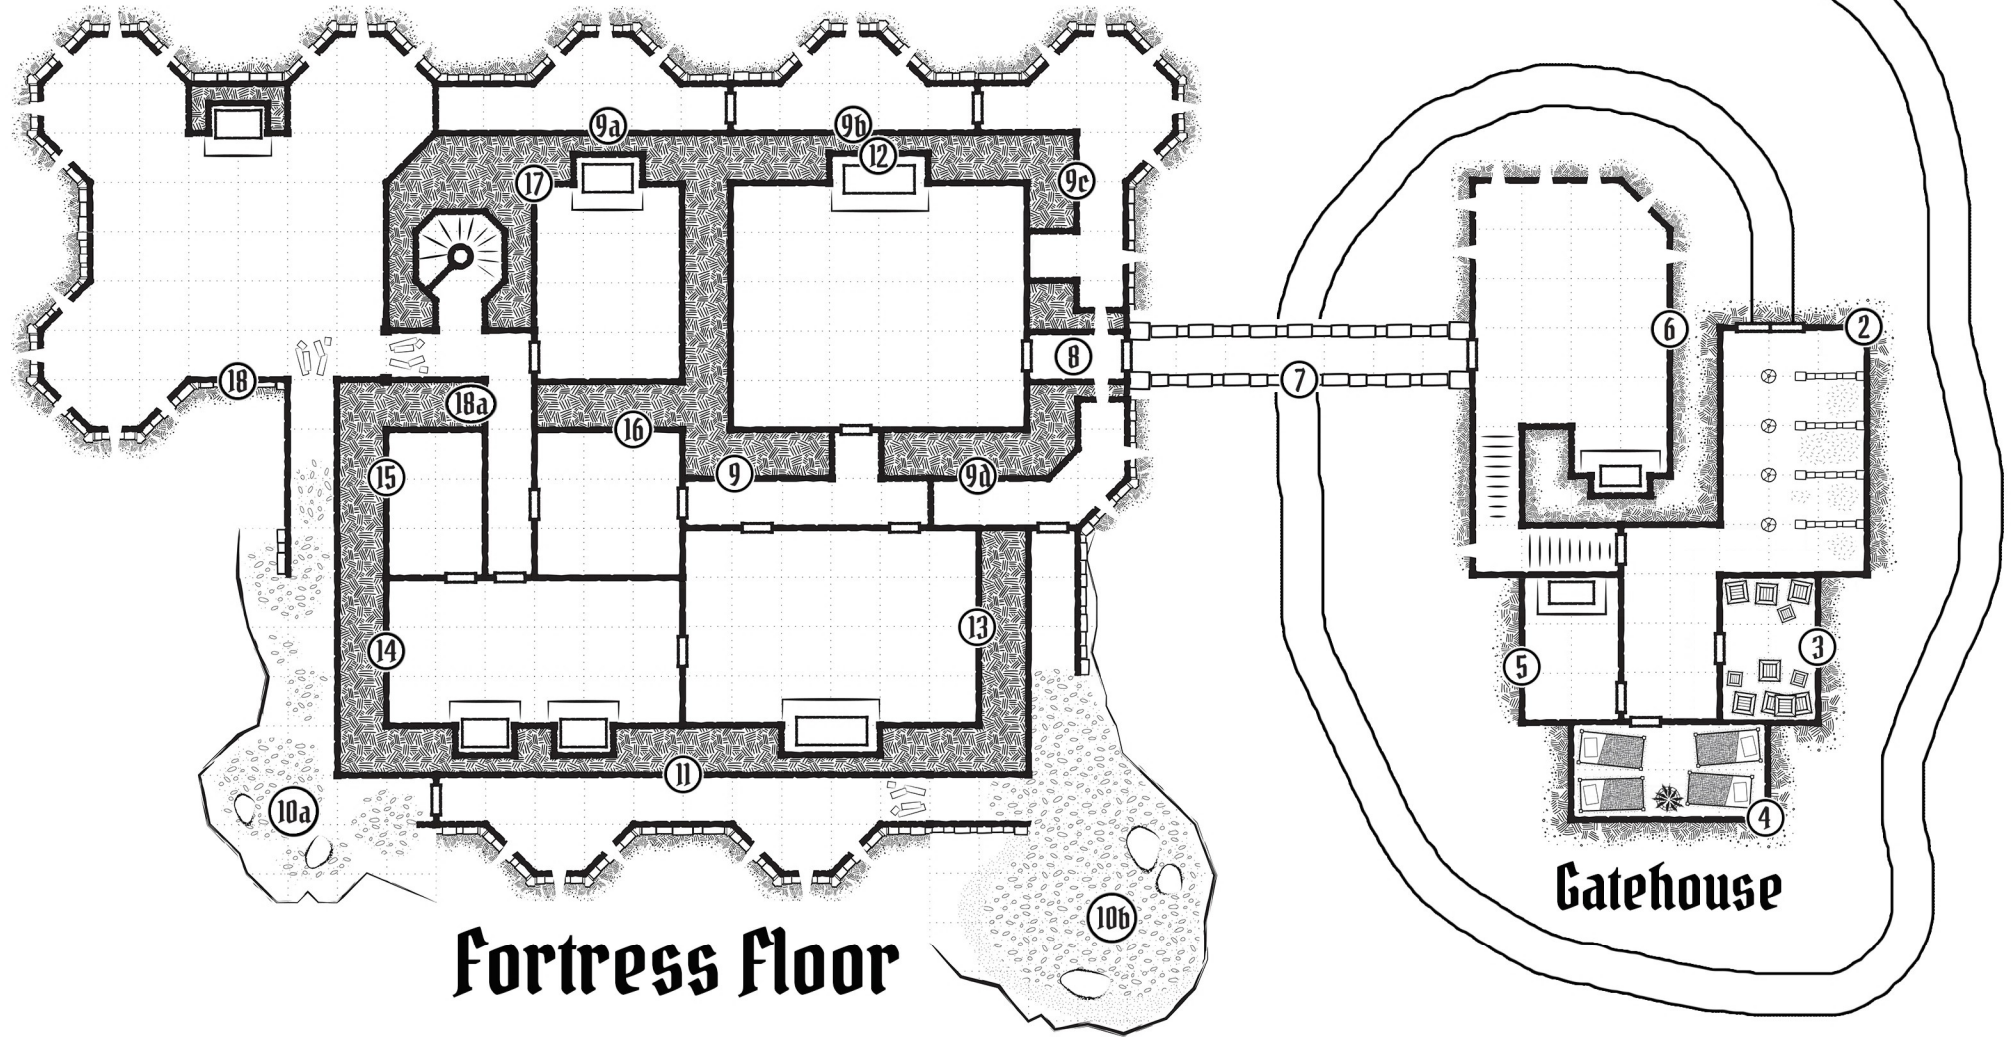

Icespire Hold

□ = 5 Feet