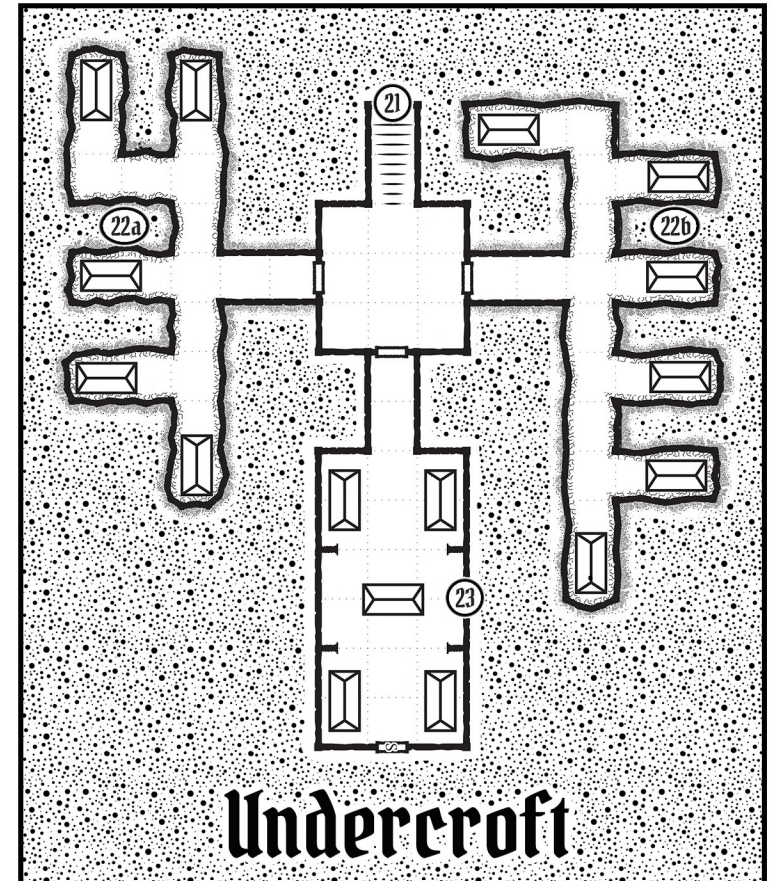

# Icespire Hold

DoIP Pages 30 to 33, Suitable for Level 6

DM  
EYES ONLY

## Fortress Rooftop

-  = Casket
-  = Chimney
-  = Fireplace
-  = Door
-  = Secret Door
-  = Broken Door

 = 5 Feet