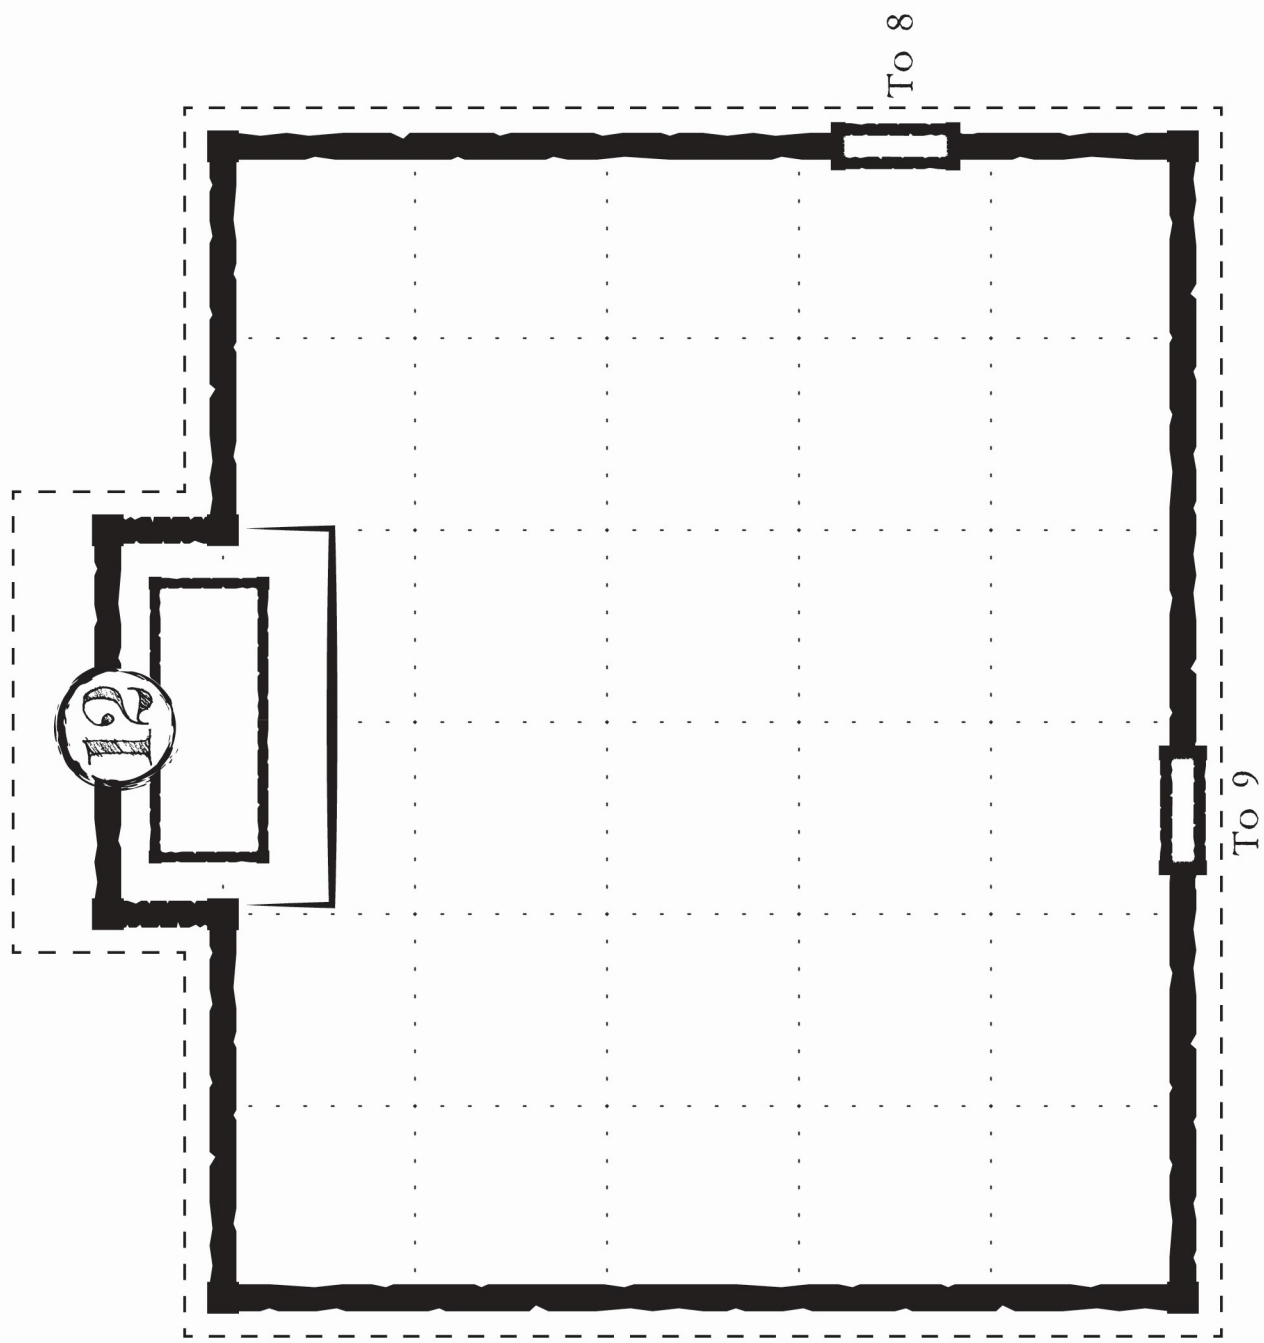

Secret Doors