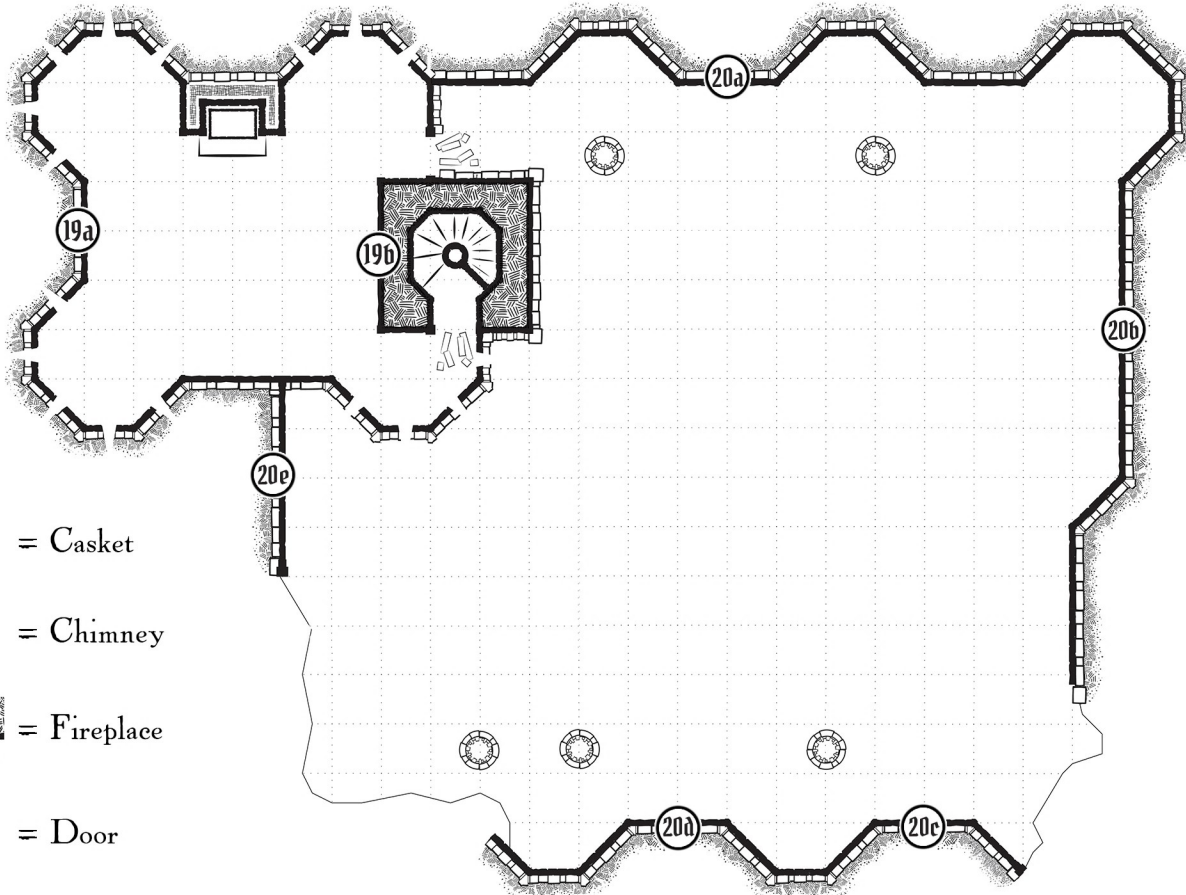

## Fortress Rooftop

-  = Casket
-  = Chimney
-  = Fireplace
-  = Door
-  = Secret Door
-  = Broken Door

 = 5 Feet