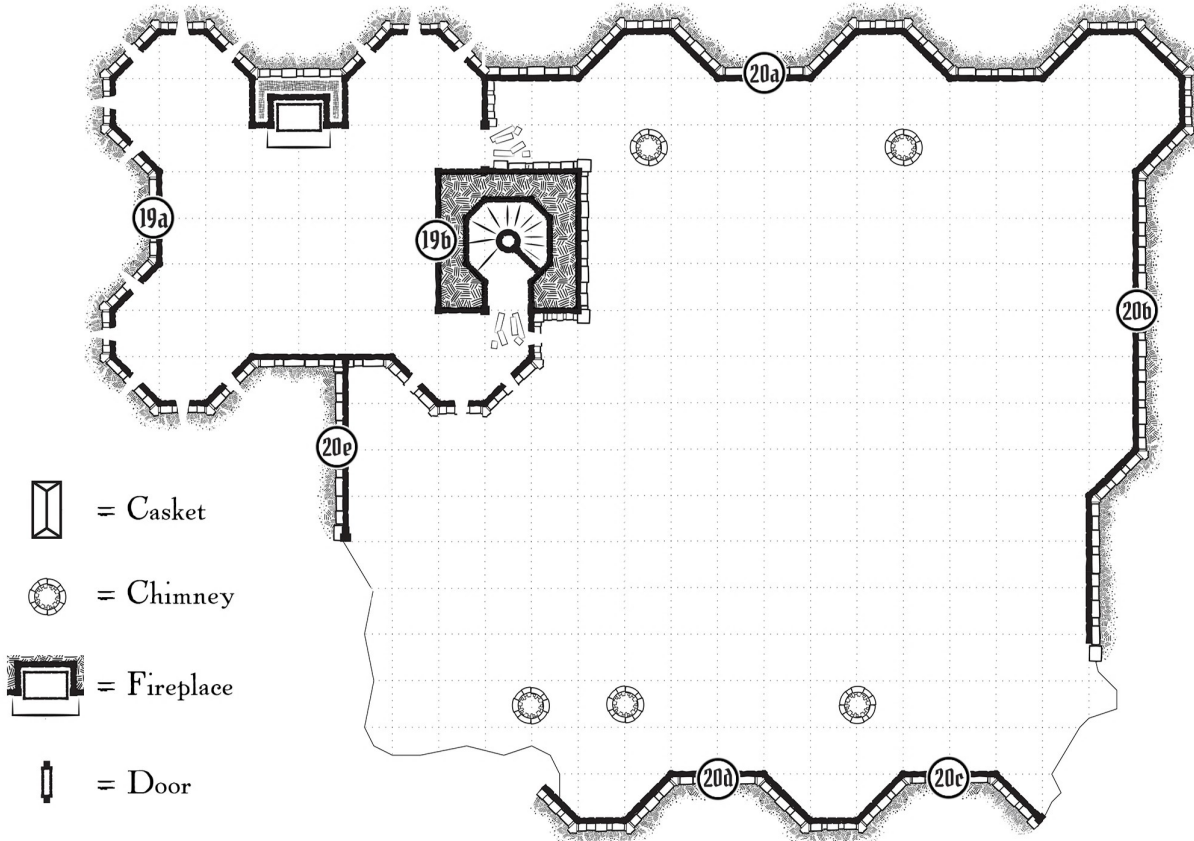

DoIP Pages 30 to 33, Suitable for Level 6

DM
EYES ONLY

Icespire Hold

DoIP Pages 30 to 33, Suitable for Level 6

DM
EYES ONLY

-  = Casket
-  = Chimney
-  = Fireplace
-  = Door
-  = Secret Door
-  = Broken Door
-  = 5 Feet

Fortress Rooftop

Undercroft

Icespire Hold

Icespire Hold

Fortress Rooftop

Undercroft

□ = 5 Feet

Icespire Hold

Fortress floor

□ = 5 Feet

Icespire Hold

Fortress Rooftop

□ = 5 Feet

Icespire Hold

Undercroft

□ = 5 Feet