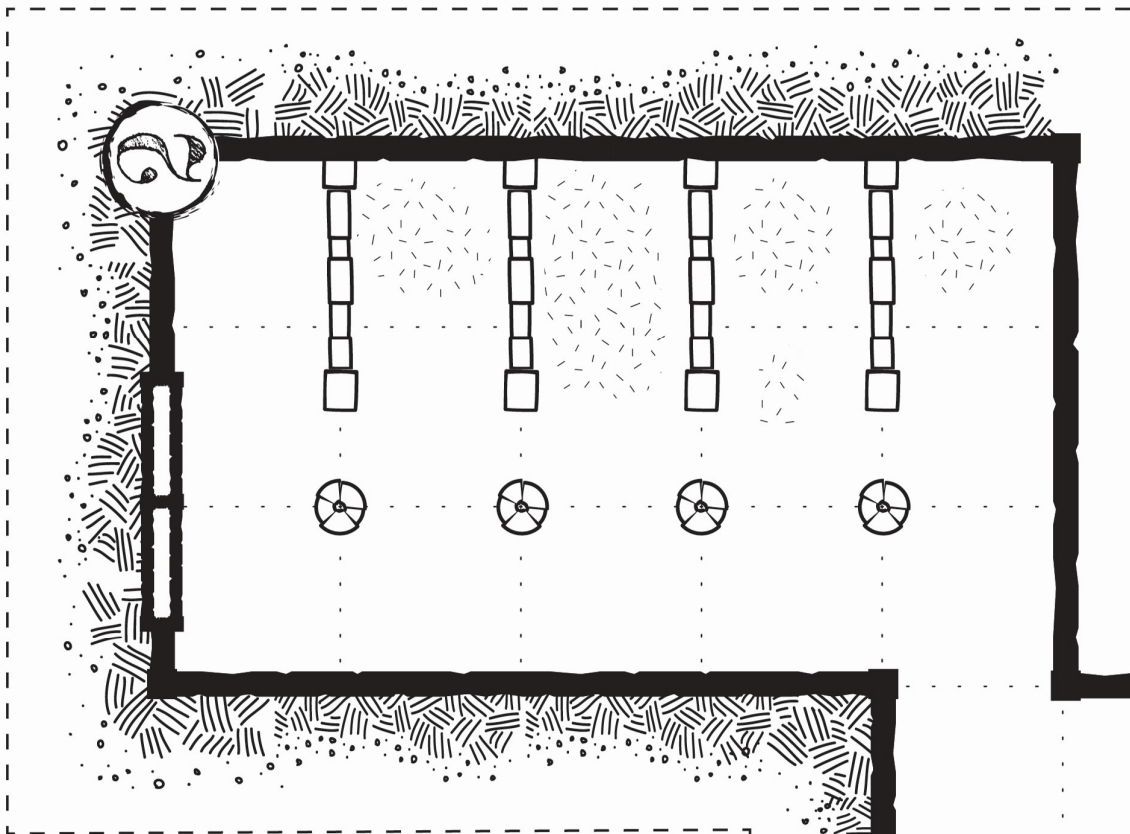

Fortress Rooftop

Undercroft

Icespire Hold

Icespire Hold

Fortress Rooftop

Undercroft

□ = 5 Feet

Icespire Hold

Fortress floor

□ = 5 Feet

Icespire Hold

Fortress Rooftop

□ = 5 Feet

Icespire Hold

Undercroft

□ = 5 Feet

To 7

To 2

Secret Doors

Secret Door

10a

To 18a

18

To 18a