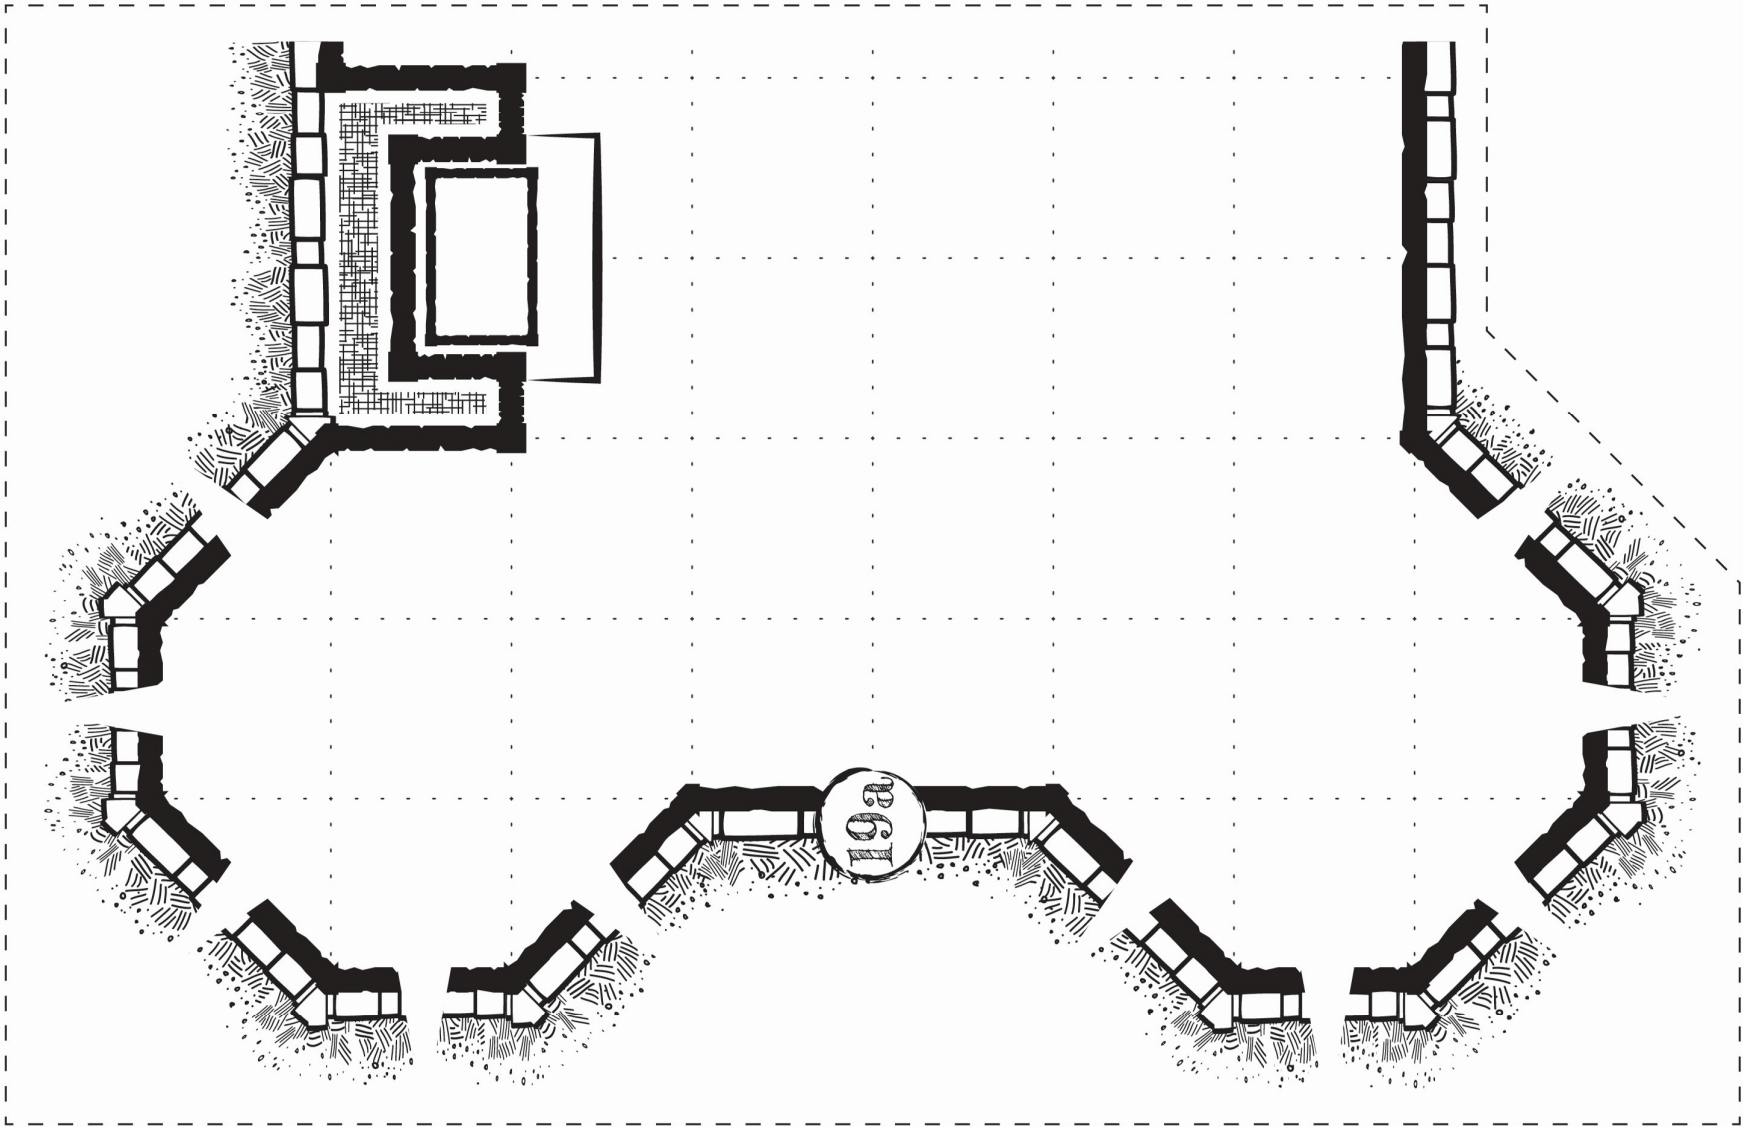

Fortress Rooftop

Undercroft

Icespire Hold

Icespire Hold

Fortress Rooftop

Undercroft

□ = 5 Feet

Icespire Hold

Fortress floor

□ = 5 Feet

Icespire Hold

Fortress Rooftop

□ = 5 Feet

Icespire Hold

Undercroft

□ = 5 Feet

To 7

To 2

Secret Doors

Secret Door

10a

To 18a

18

To 18a

To 10a

Secret Door

Secret Door