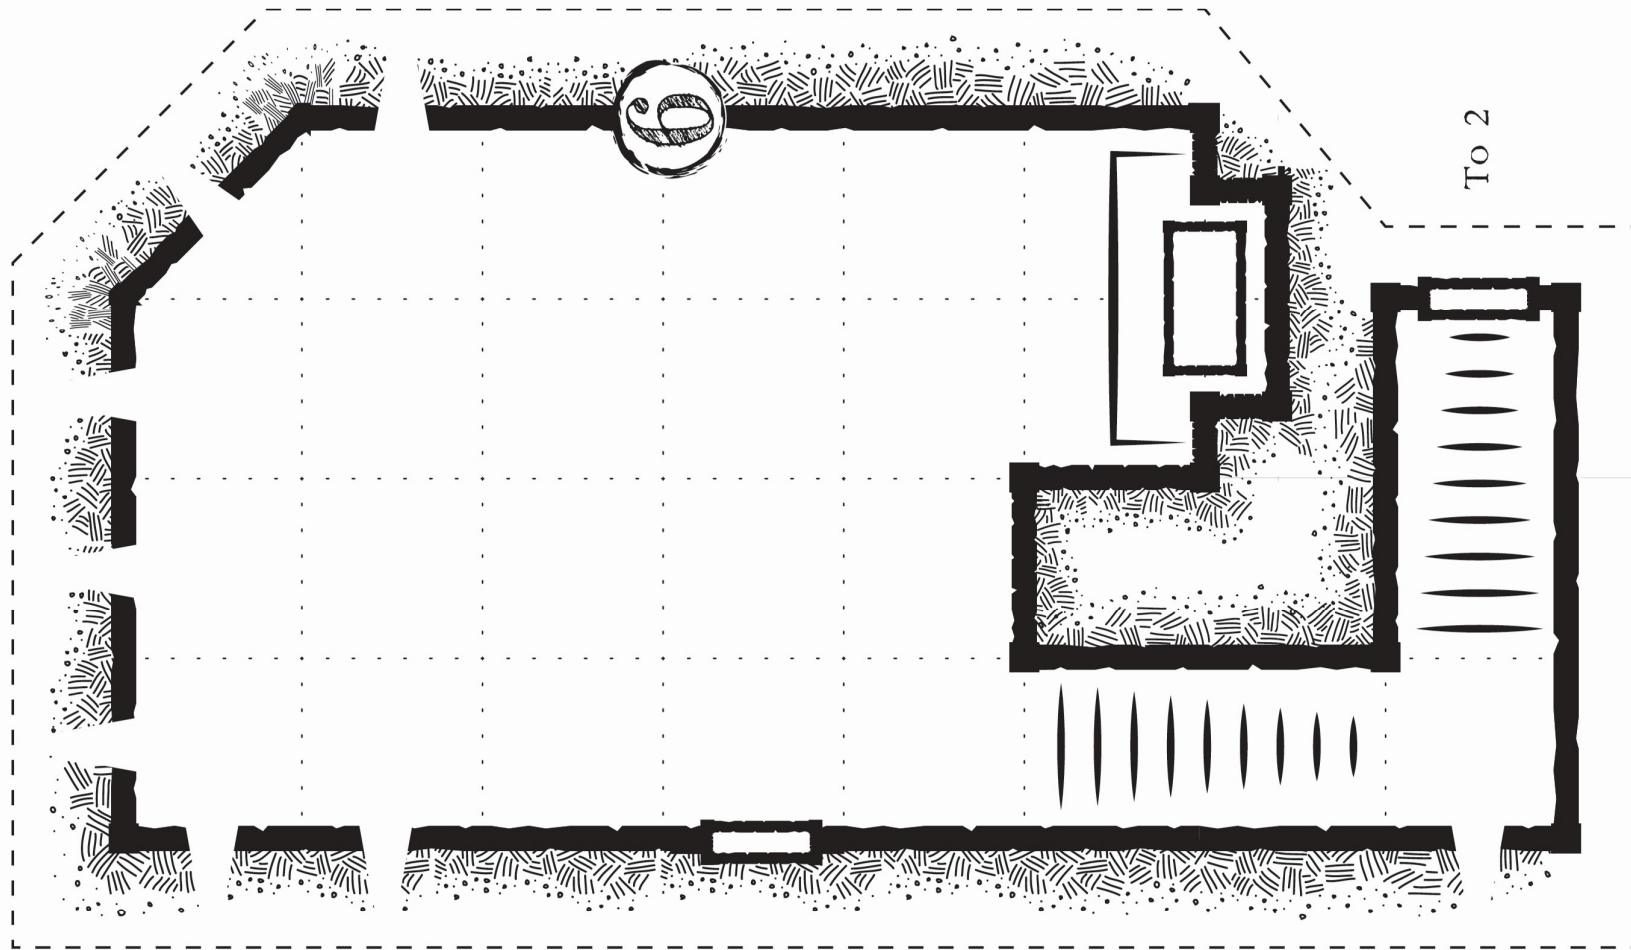

Fortress Rooftop

Undercroft

Icespire Hold

Icespire Hold

Fortress Rooftop

Undercroft

□ = 5 Feet

Icespire Hold

Fortress floor

□ = 5 Feet

Icespire Hold

Fortress Rooftop

□ = 5 Feet

Icespire Hold

Undercroft

□ = 5 Feet