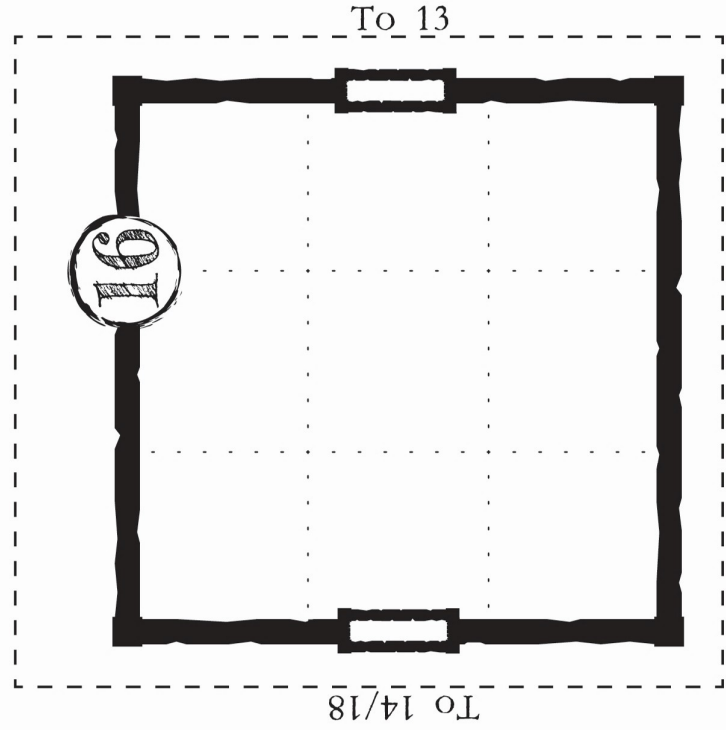

Fortress Rooftop

Undercroft

Icespire Hold

Icespire Hold

Fortress Rooftop

Undercroft

□ = 5 Feet

Icespire Hold

Fortress floor

□ = 5 Feet

Icespire Hold

Fortress Rooftop

□ = 5 Feet

Icespire Hold

Undercroft

□ = 5 Feet

To 7

To 2

Secret Doors

Secret Door

10a

To 18a

18

To 18a