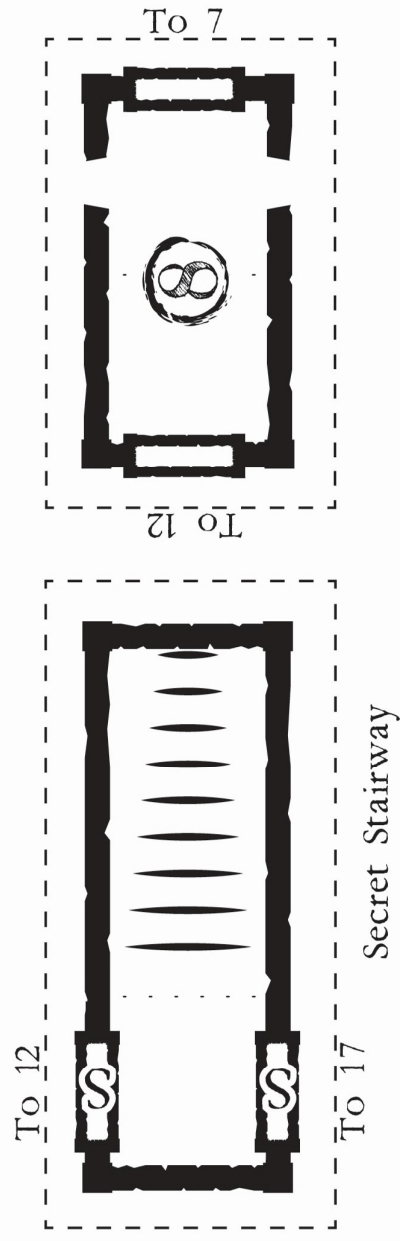

DoIP Pages 30 to 33, Suitable for Level 6

DM
EYES ONLY

Icespire Hold

DoIP Pages 30 to 33, Suitable for Level 6

DM
EYES ONLY

-  = Casket
-  = Chimney
-  = Fireplace
-  = Door
-  = Secret Door
-  = Broken Door
-  = 5 Feet

Fortress Rooftop

Undercroft

Icespire Hold

Icespire Hold

Fortress Rooftop

Undercroft

□ = 5 Feet

Icespire Hold

Fortress floor

□ = 5 Feet

Icespire Hold

Fortress Rooftop

□ = 5 Feet

Icespire Hold

Undercroft

□ = 5 Feet

To 7

To 2

Secret Doors

Secret Door

10a

To 18a

18

To 18a