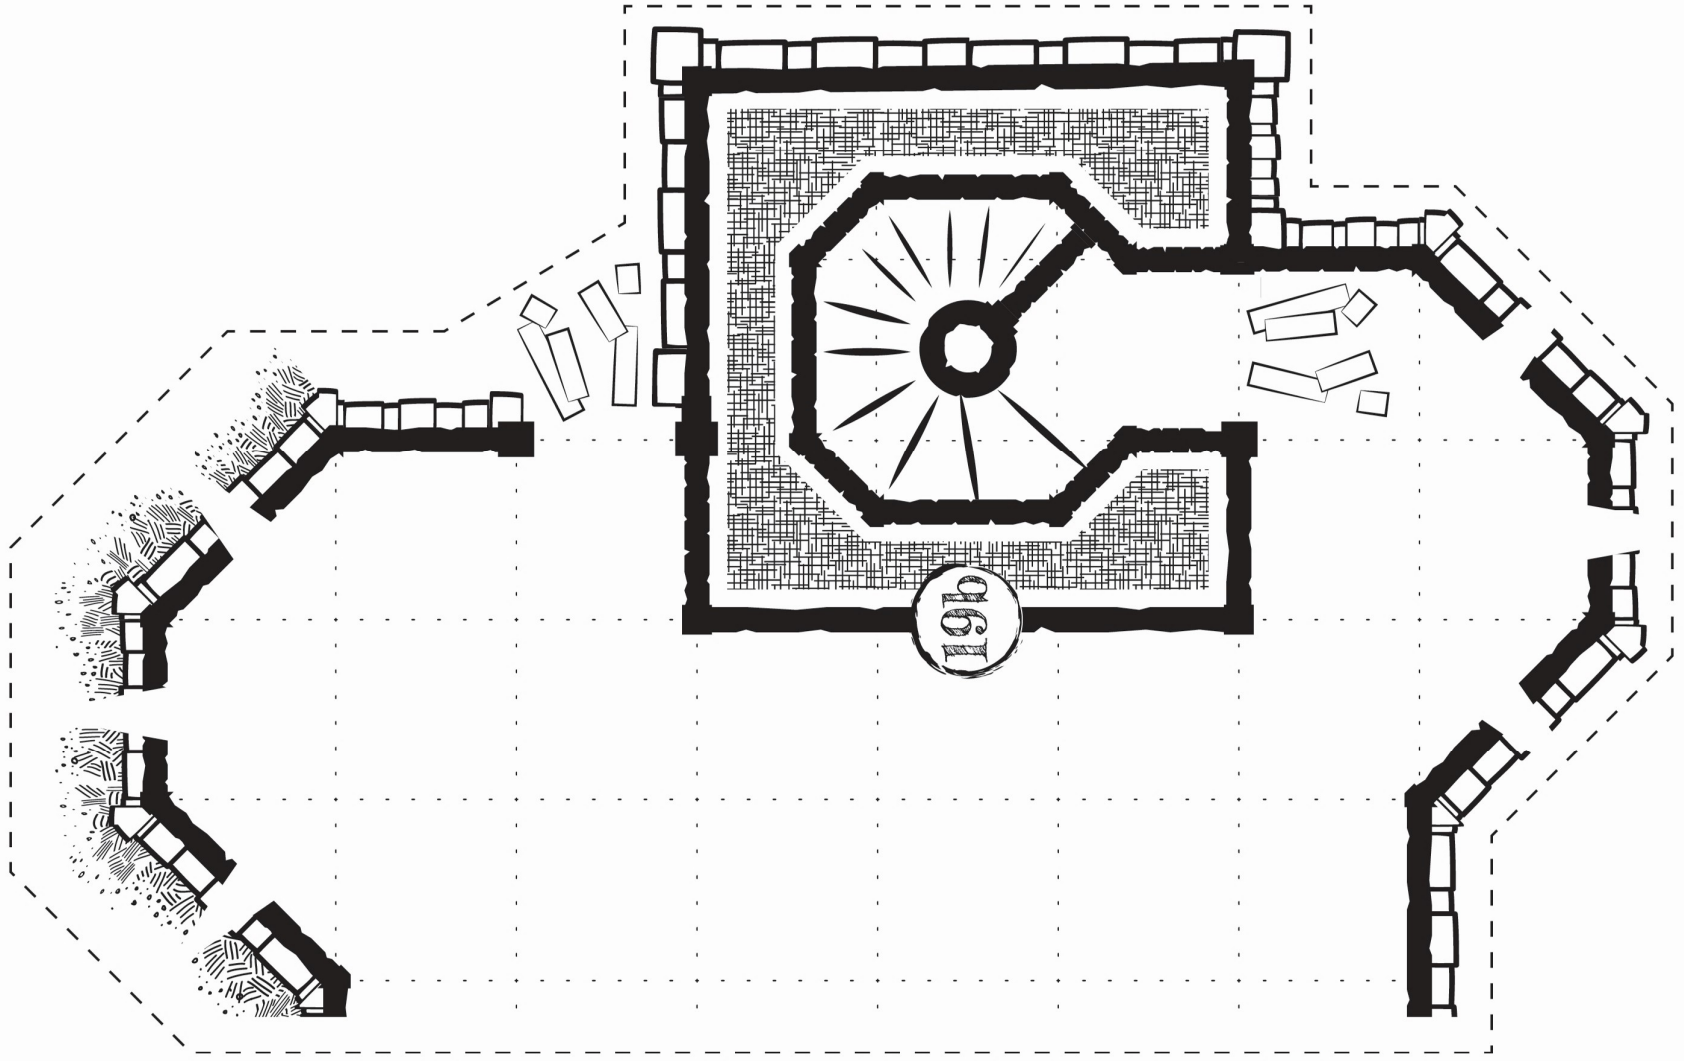

Fortress Rooftop

Undercroft

Icespire Hold

Icespire Hold

Fortress Rooftop

Undercroft

□ = 5 Feet

Icespire Hold

Fortress floor

□ = 5 Feet

Icespire Hold

Fortress Rooftop

□ = 5 Feet

Icespire Hold

Undercroft

□ = 5 Feet

To 7

To 2

Secret Doors

Secret Door

10a

To 18a

18

To 18a

To 10a

Secret Door

Secret Door