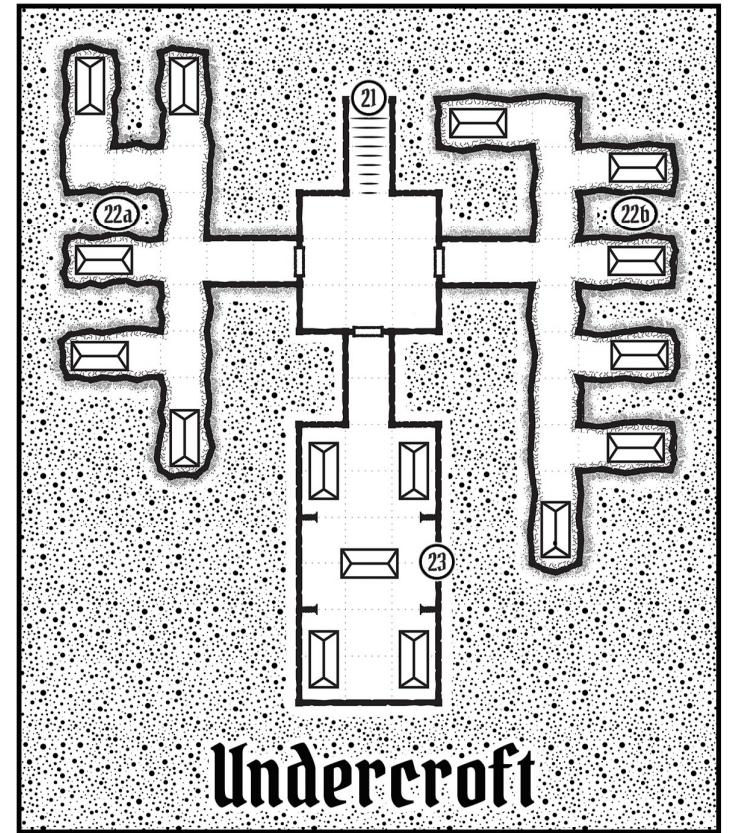

Fortress Rooftop

Undercroft

Icespire Hold

Icespire Hold

Fortress Rooftop

Undercroft

□ = 5 Feet

Icespire Hold

Fortress floor

□ = 5 Feet

Icespire Hold

Fortress Rooftop

□ = 5 Feet

Icespire Hold

Undercroft

□ = 5 Feet

To 7

To 2

Secret Doors

Secret Door

10a

To 18a

18

To 18a