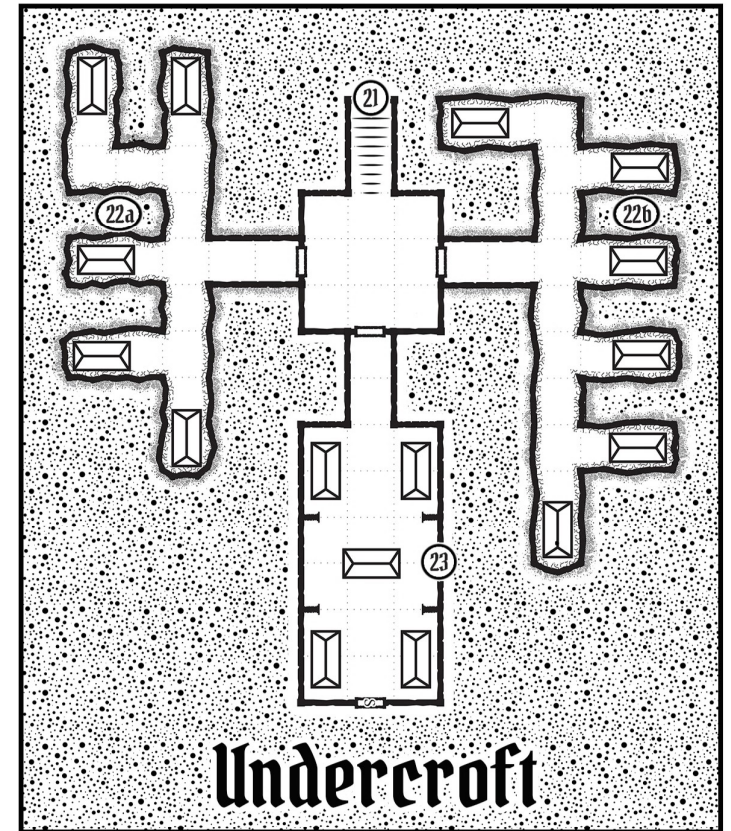

Thankyou for downloading this printable map for

The Dragon of Icespire Peak

For more maps, tokens and art from me, visit

www.jaywestcott.co.uk

and consider supporting me at www.buymeacoffee.com/mrjayzee

Icespire Hold

DoIP Pages 30 to 33, Suitable for Level 6

DM
EYES ONLY

Icespire Hold

DoIP Pages 30 to 33, Suitable for Level 6

DM
EYES ONLY

-  = Casket
-  = Chimney
-  = Fireplace
-  = Door
-  = Secret Door
-  = Broken Door
-  = 5 Feet

Fortress Rooftop

Undercroft

Icespire Hold

Icespire Hold

Fortress Rooftop

Undercroft

□ = 5 Feet

Icespire Hold

Fortress floor

□ = 5 Feet

Icespire Hold

Fortress Rooftop

□ = 5 Feet

Icespire Hold

Undercroft

□ = 5 Feet