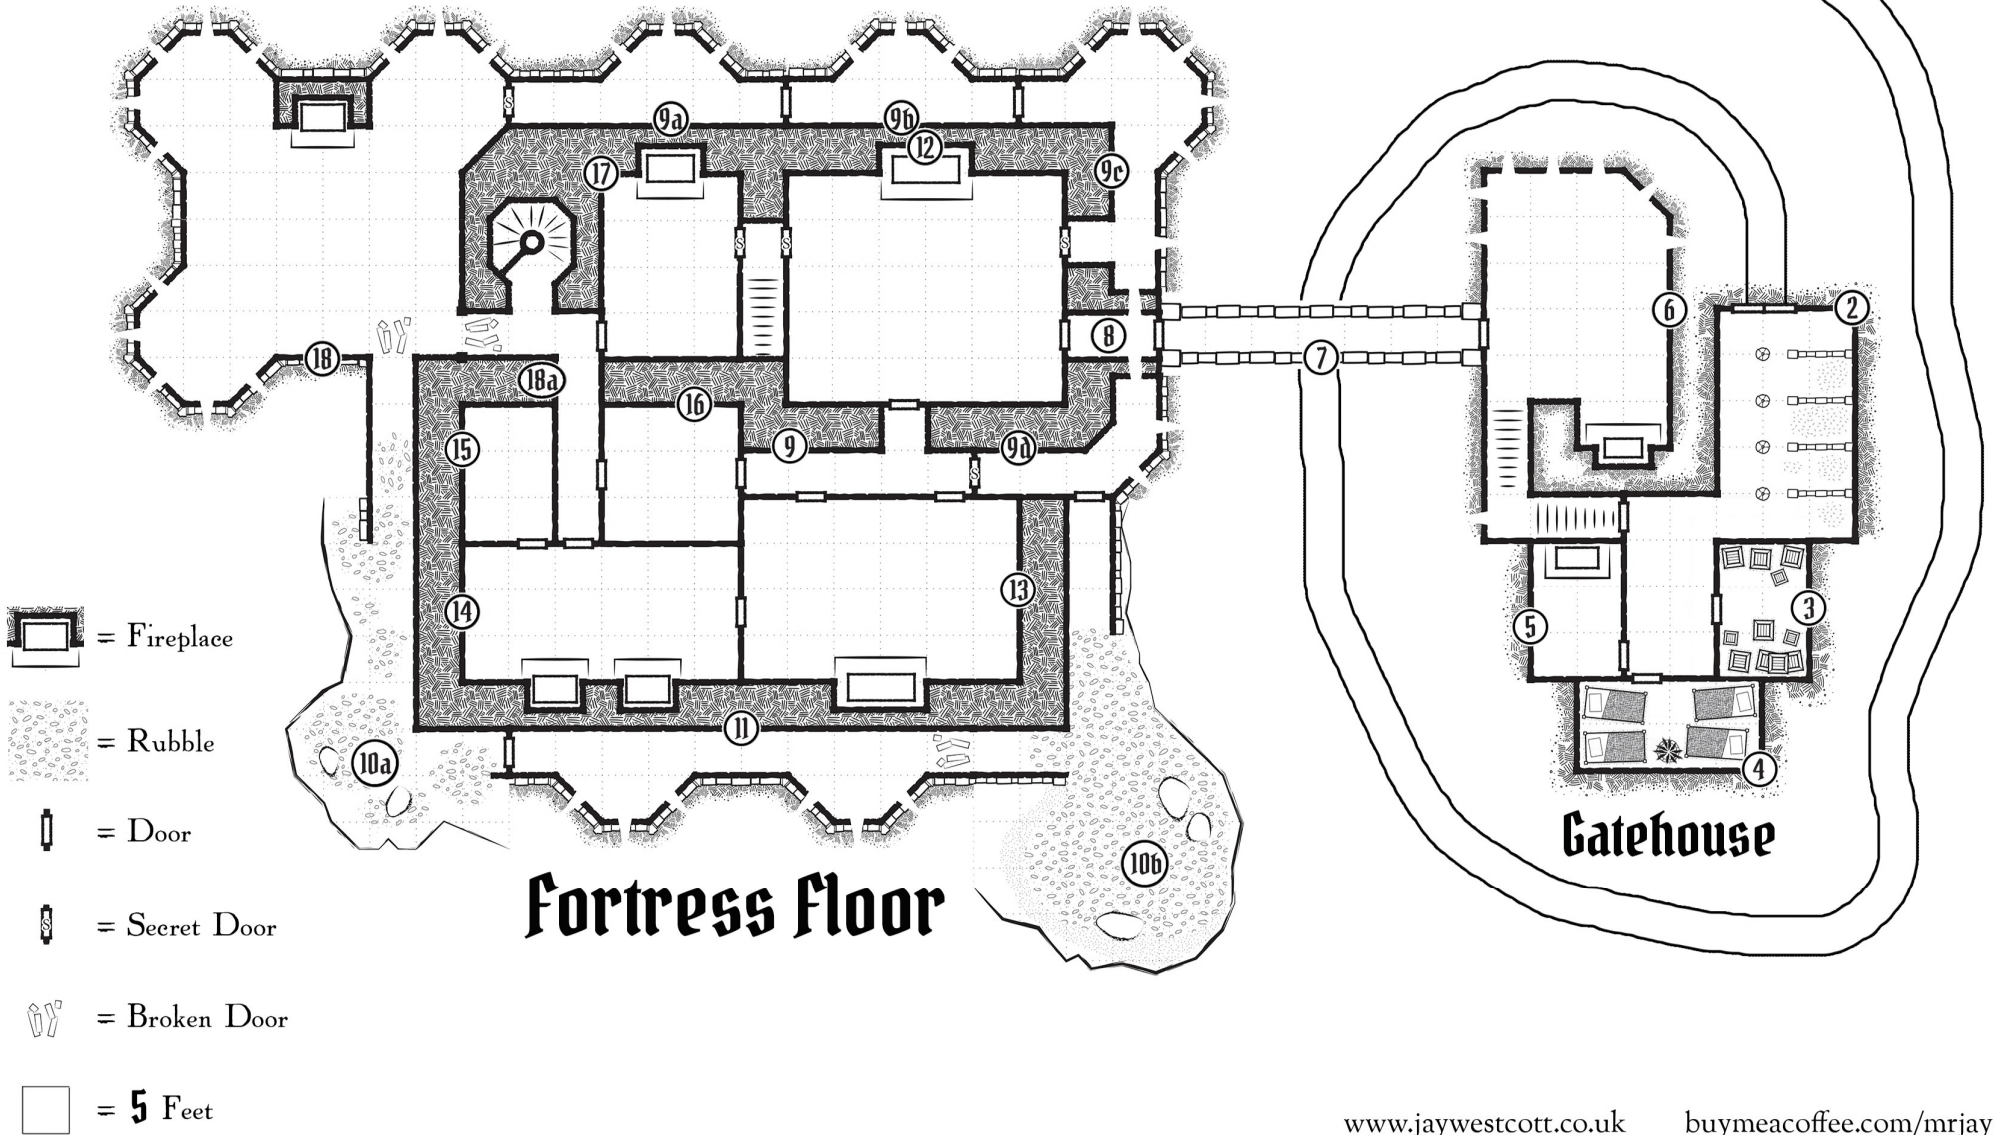

DoIP Pages 30 to 33, Suitable for Level 6

DM
EYES ONLY

Icespire Hold

DoIP Pages 30 to 33, Suitable for Level 6

DM
EYES ONLY

-  = Casket
-  = Chimney
-  = Fireplace
-  = Door
-  = Secret Door
-  = Broken Door
-  = 5 Feet

Fortress Rooftop

Undercroft

Icespire Hold

Icespire Hold

Fortress Rooftop

Undercroft

□ = 5 Feet

Icespire Hold

Fortress floor

□ = 5 Feet

Icespire Hold

Fortress Rooftop

□ = 5 Feet

Icespire Hold

Undercroft

□ = 5 Feet

To 10a

Secret Door

Secret Door