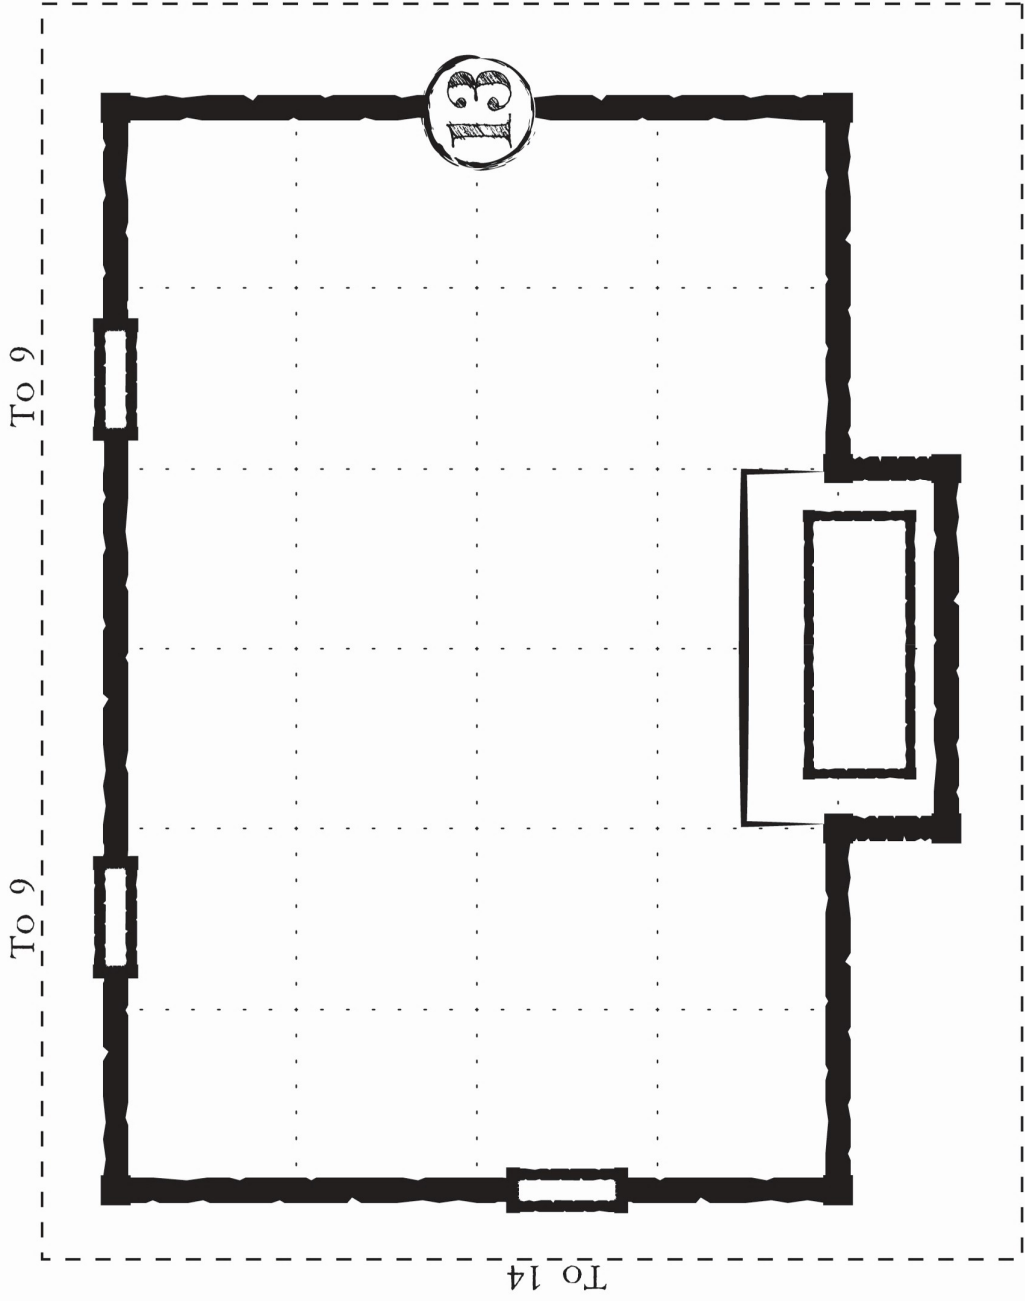

Fortress Rooftop

Undercroft

Icespire Hold

Icespire Hold

Fortress Rooftop

Undercroft

□ = 5 Feet

Icespire Hold

Fortress floor

□ = 5 Feet

Icespire Hold

Fortress Rooftop

□ = 5 Feet

Icespire Hold

Undercroft

□ = 5 Feet

To 7

To 2

Secret Doors

Secret Door

10a

To 18a

18

To 18a