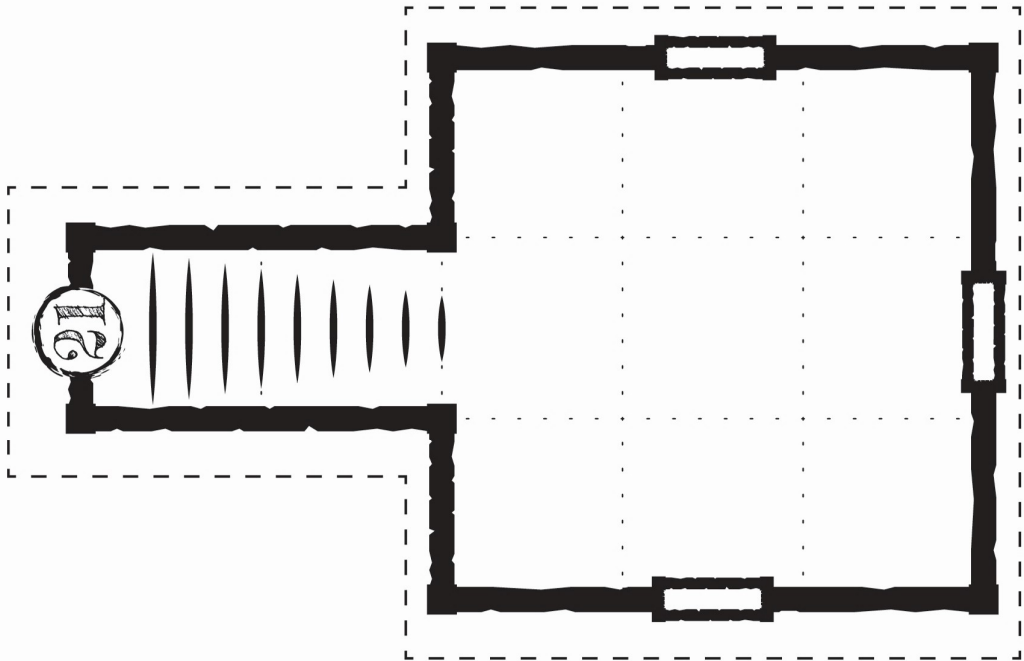

Fortress Rooftop

Undercroft

Icespire Hold

Icespire Hold

Fortress Rooftop

Undercroft

□ = 5 Feet

Icespire Hold

Fortress floor

□ = 5 Feet

Icespire Hold

Fortress Rooftop

□ = 5 Feet

Icespire Hold

Undercroft

□ = 5 Feet

To 10a

Secret Door

Secret Door