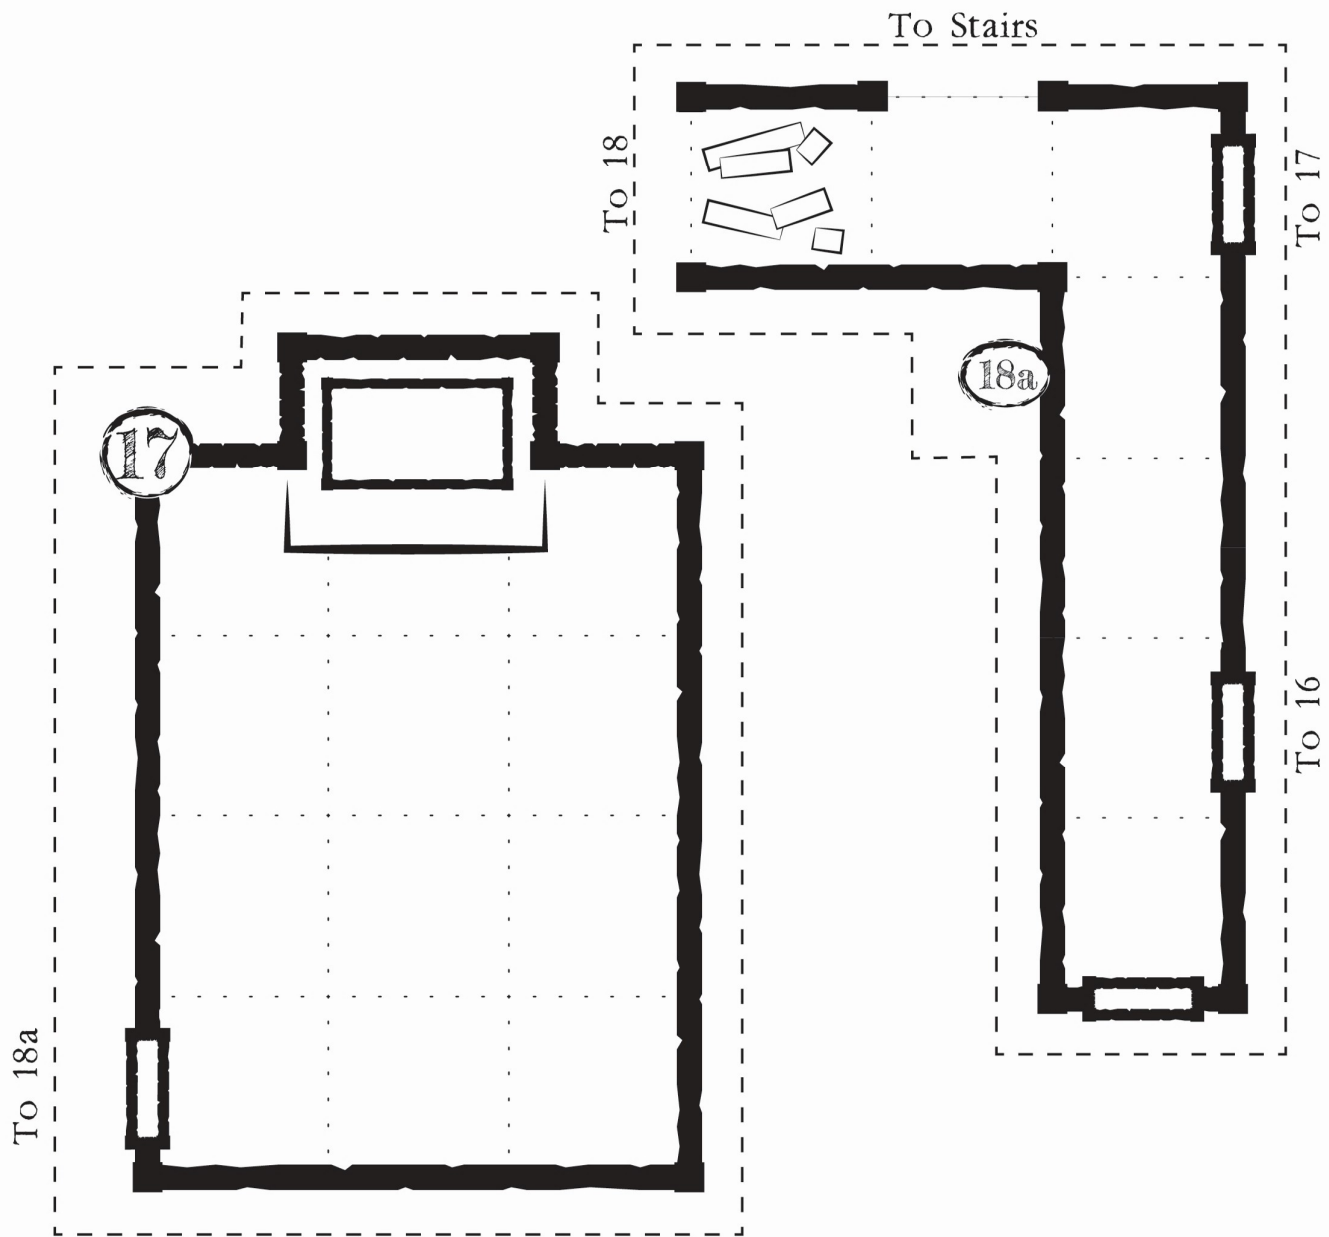

Fortress Rooftop

Undercroft

Icespire Hold

Icespire Hold

Fortress Rooftop

Undercroft

□ = 5 Feet

Icespire Hold

Fortress floor

□ = 5 Feet

Icespire Hold

Fortress Rooftop

□ = 5 Feet

Icespire Hold

Undercroft

□ = 5 Feet

To 7

To 2

Secret Doors

Secret Door

10a

To 18a

18

To 18a

To 10a

Secret Door

Secret Door