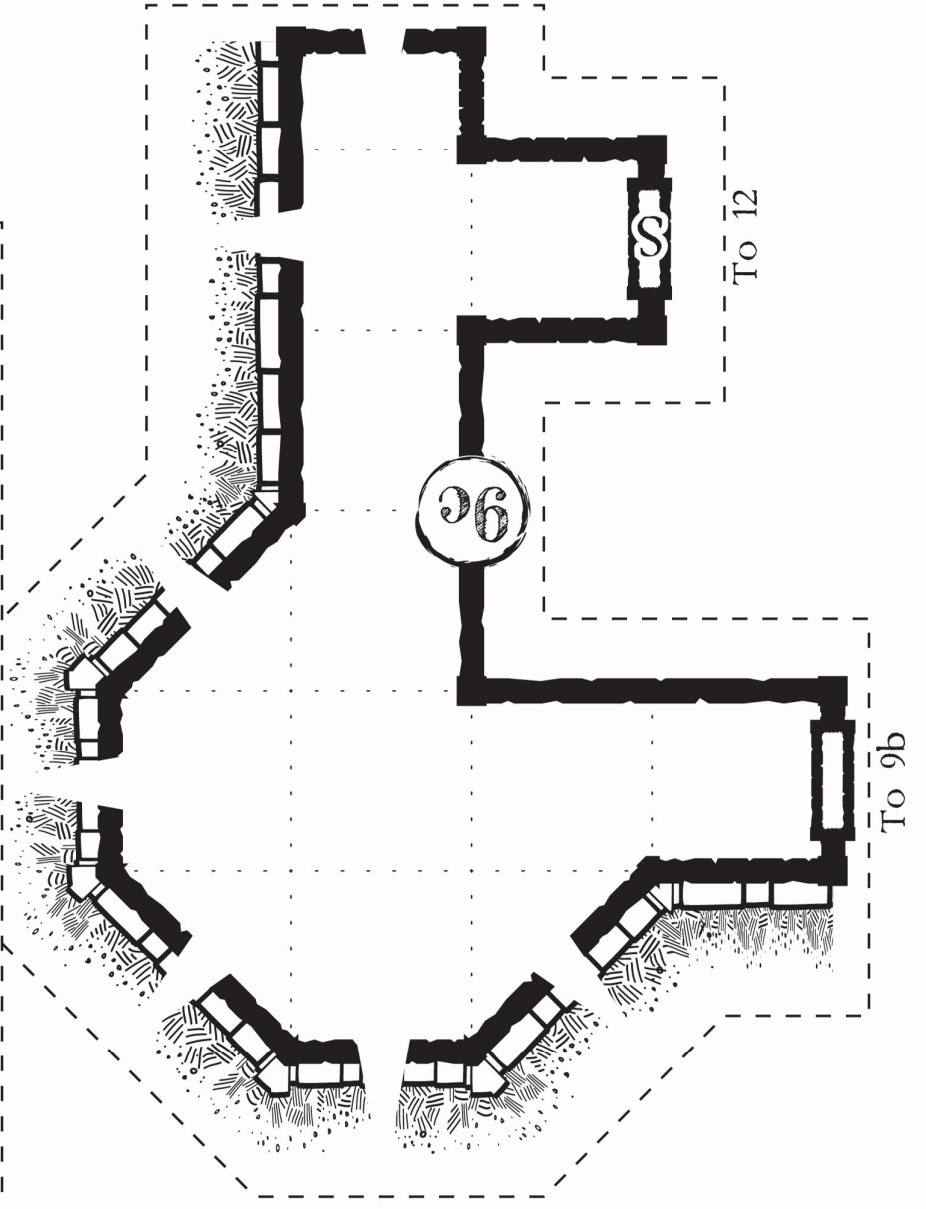

Fortress Rooftop

Undercroft

Icespire Hold

Icespire Hold

Fortress Rooftop

Undercroft

□ = 5 Feet

Icespire Hold

Fortress floor

□ = 5 Feet

Icespire Hold

Fortress Rooftop

□ = 5 Feet

Icespire Hold

Undercroft

□ = 5 Feet

To 7

To 2

Secret Doors

Secret Door

10a

To 18a

18

To 18a

To 10a

Secret Door

Secret Door