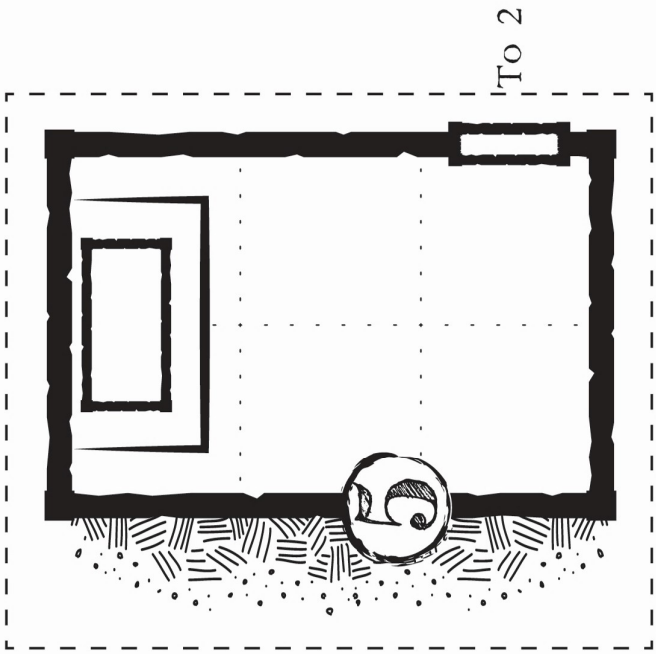

Fortress Rooftop

Undercroft

Icespire Hold

Icespire Hold

Fortress Rooftop

Undercroft

□ = 5 Feet

Icespire Hold

Fortress floor

□ = 5 Feet

Icespire Hold

Fortress Rooftop

□ = 5 Feet

Icespire Hold

Undercroft

□ = 5 Feet