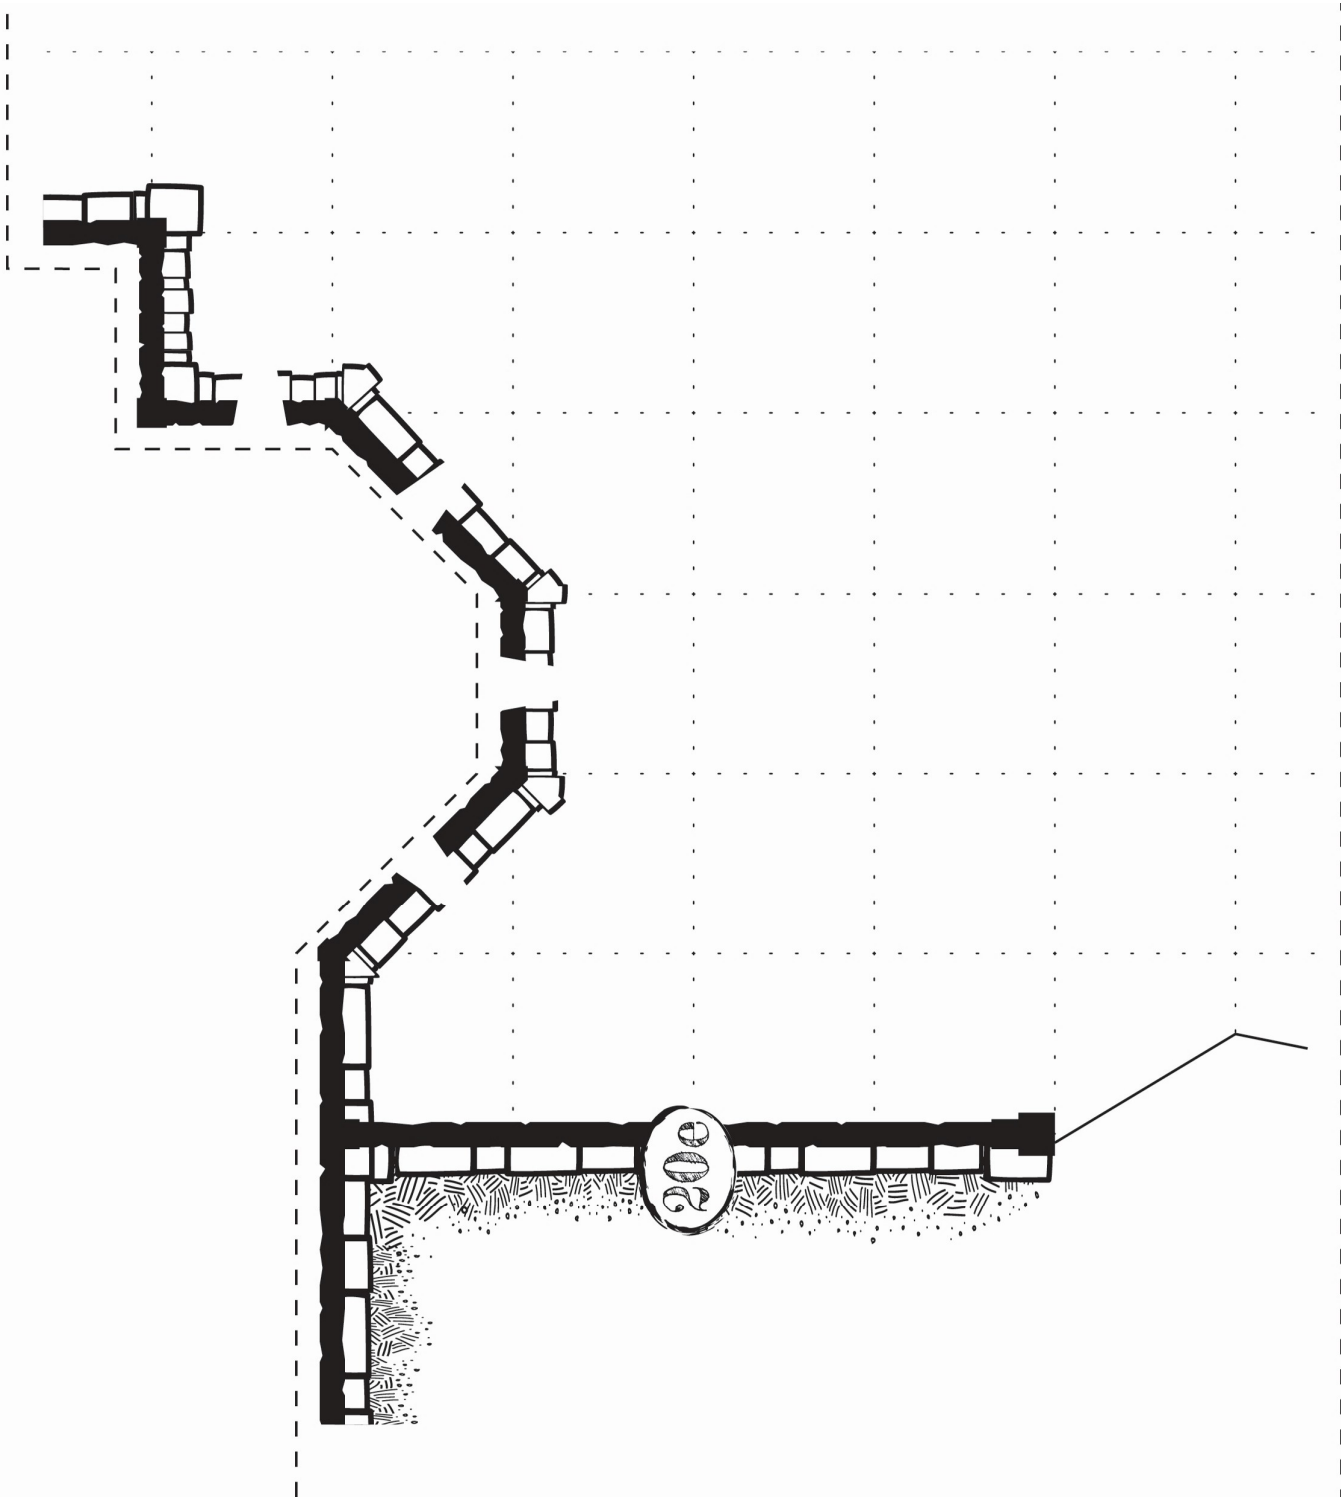

Fortress Rooftop

Undercroft

Icespire Hold

Icespire Hold

Fortress Rooftop

Undercroft

□ = 5 Feet

Icespire Hold

Fortress floor

□ = 5 Feet

Icespire Hold

Fortress Rooftop

□ = 5 Feet

Icespire Hold

Undercroft

□ = 5 Feet

To 7

To 2

Secret Doors

Secret Door

10a

To 18a

18

To 18a

To 10a

Secret Door

Secret Door