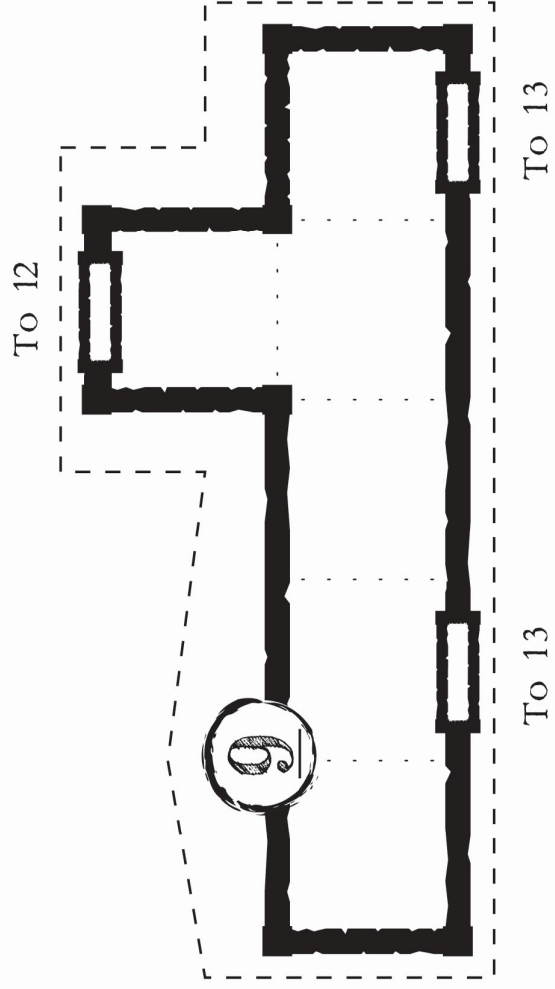

DoIP Pages 30 to 33, Suitable for Level 6

DM
EYES ONLY

Icespire Hold

DoIP Pages 30 to 33, Suitable for Level 6

DM
EYES ONLY

-  = Casket
-  = Chimney
-  = Fireplace
-  = Door
-  = Secret Door
-  = Broken Door
-  = 5 Feet

Fortress Rooftop

Undercroft

Icespire Hold

Icespire Hold

Fortress Rooftop

Undercroft

□ = 5 Feet

Icespire Hold

Fortress floor

□ = 5 Feet

Icespire Hold

Fortress Rooftop

□ = 5 Feet

Icespire Hold

Undercroft

□ = 5 Feet

To 7

To 2

Secret Doors

Secret Door

10a

To 18a

18

To 18a