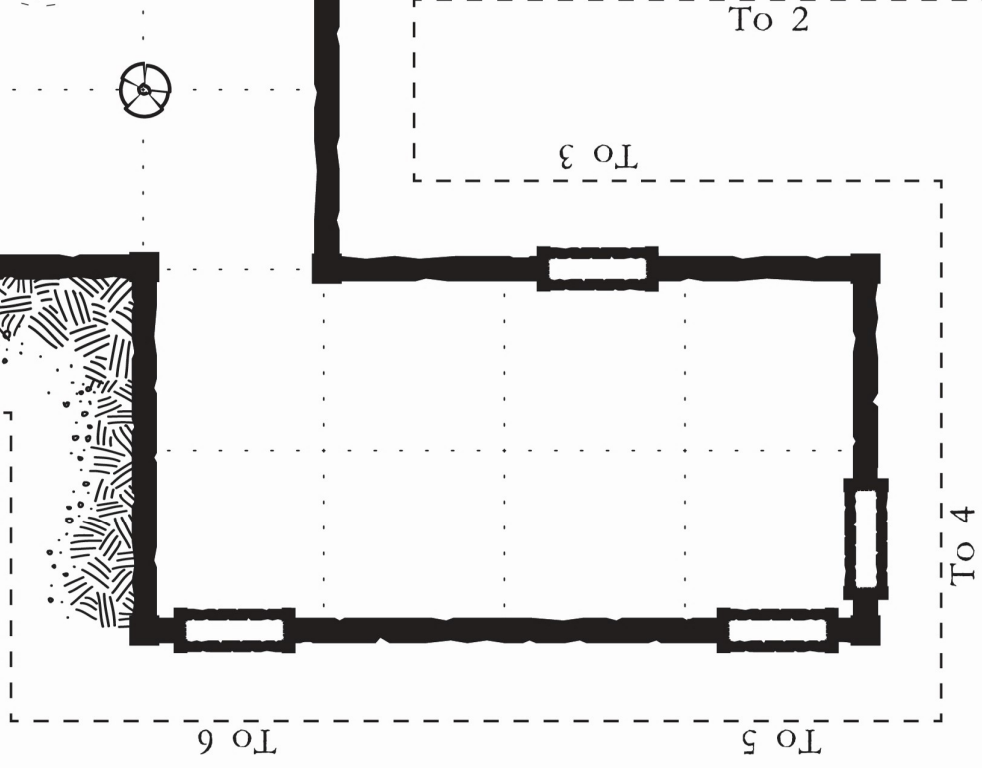

Fortress Rooftop

Undercroft

Icespire Hold

Icespire Hold

Fortress Rooftop

Undercroft

□ = 5 Feet

Icespire Hold

Fortress floor

□ = 5 Feet

Icespire Hold

Fortress Rooftop

□ = 5 Feet

Icespire Hold

Undercroft

□ = 5 Feet

To 7

To 2

Secret Doors

Secret Door

10a

To 18a

18

To 18a