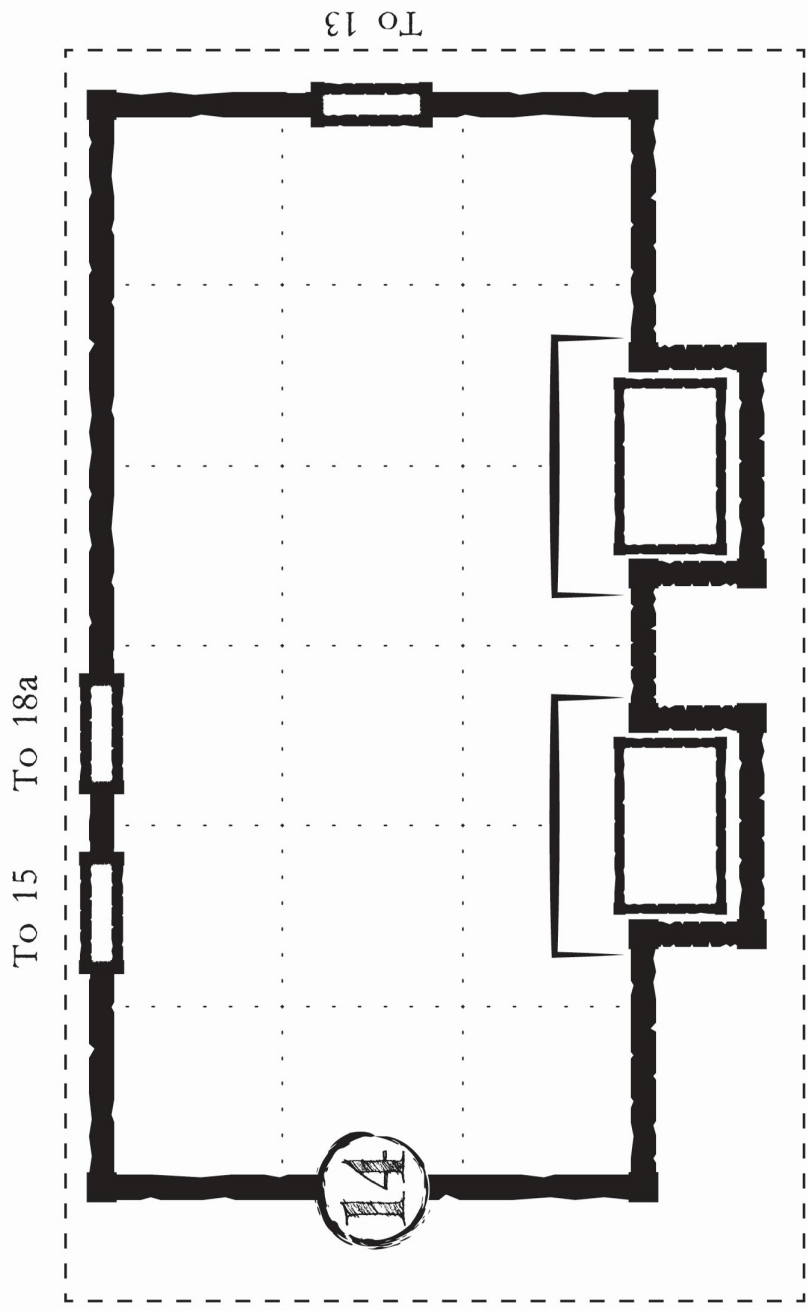

Fortress Rooftop

Undercroft

Icespire Hold

Icespire Hold

Fortress Rooftop

Undercroft

□ = 5 Feet

Icespire Hold

Fortress floor

□ = 5 Feet

Icespire Hold

Fortress Rooftop

□ = 5 Feet

Icespire Hold

Undercroft

□ = 5 Feet

To 7

To 2

Secret Doors

Secret Door

10a

To 18a

18

To 18a