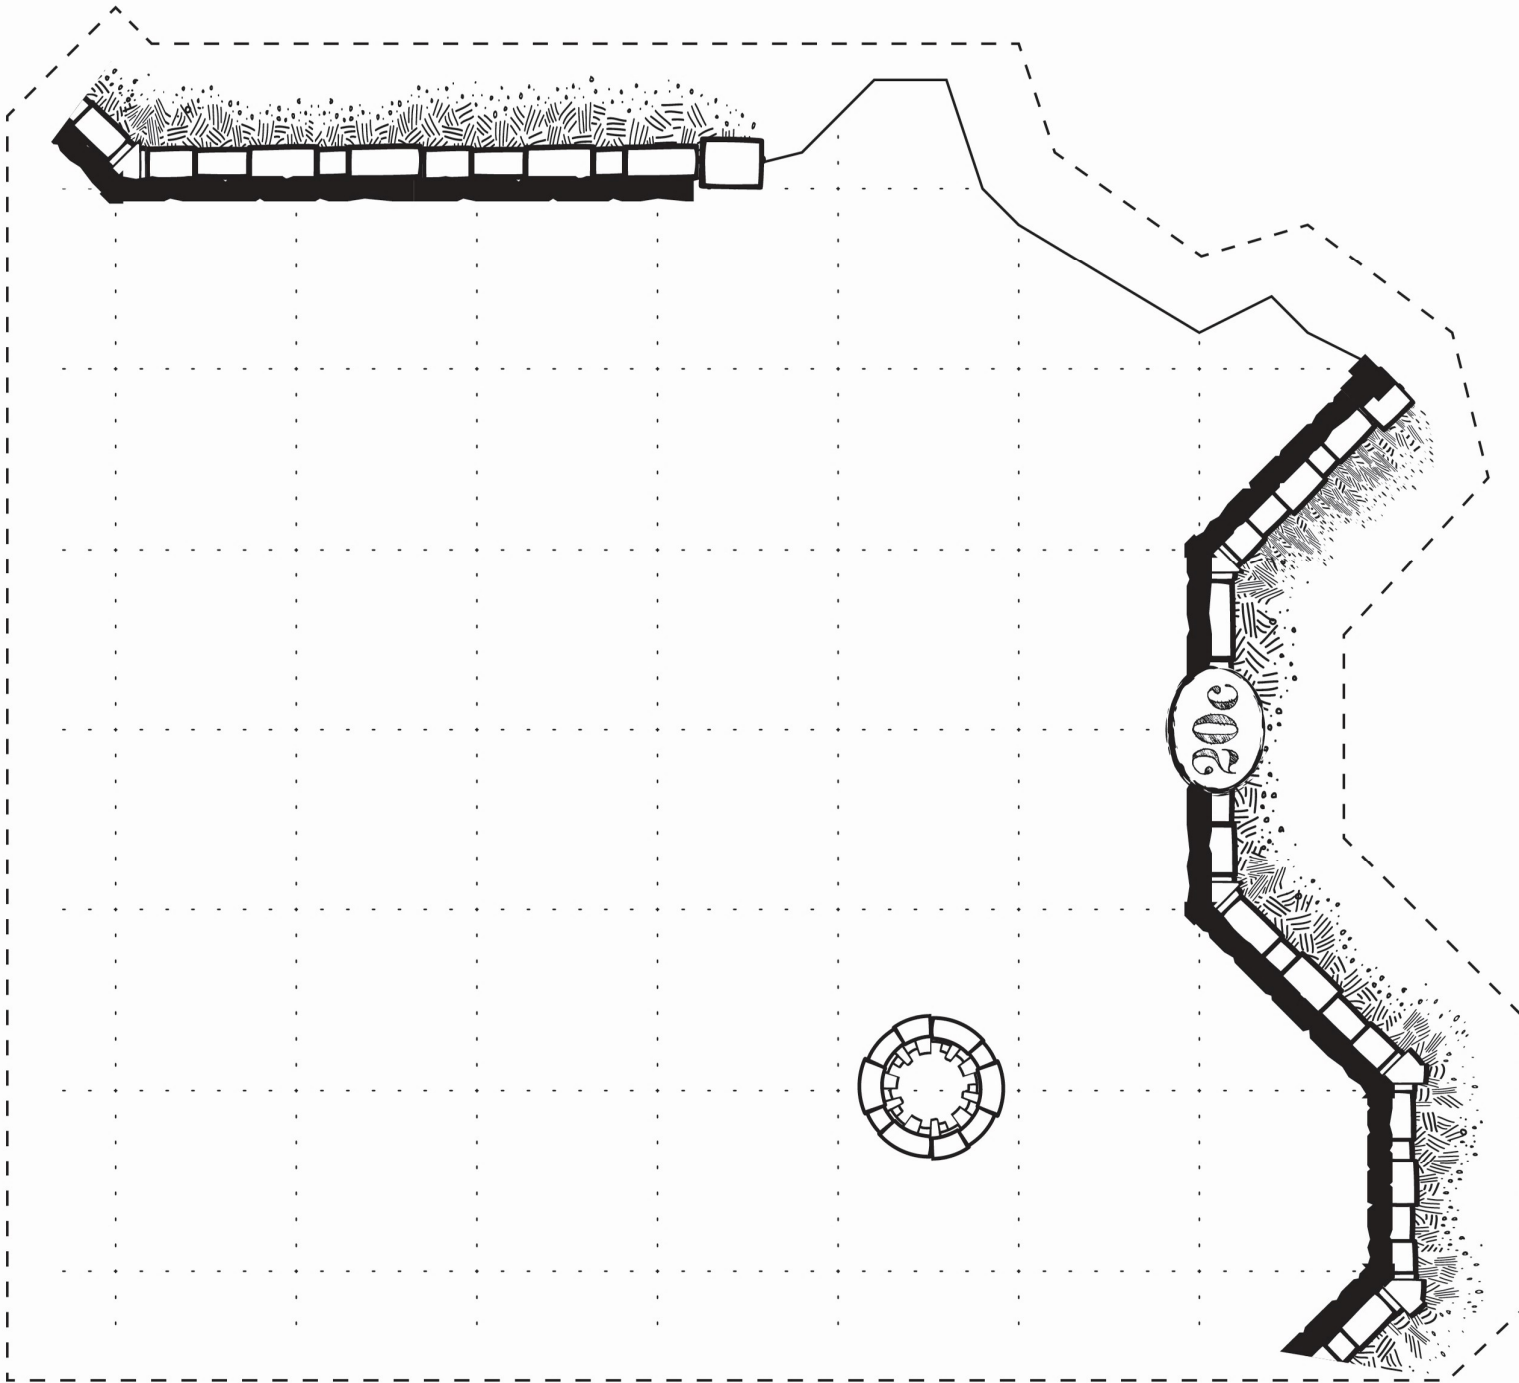

Fortress Rooftop

Undercroft

Icespire Hold

Icespire Hold

Fortress Rooftop

Undercroft

□ = 5 Feet

Icespire Hold

To 7

To 2

Secret Doors

Secret Door

10a

To 18a

18

To 18a

To 10a

Secret Door

Secret Door