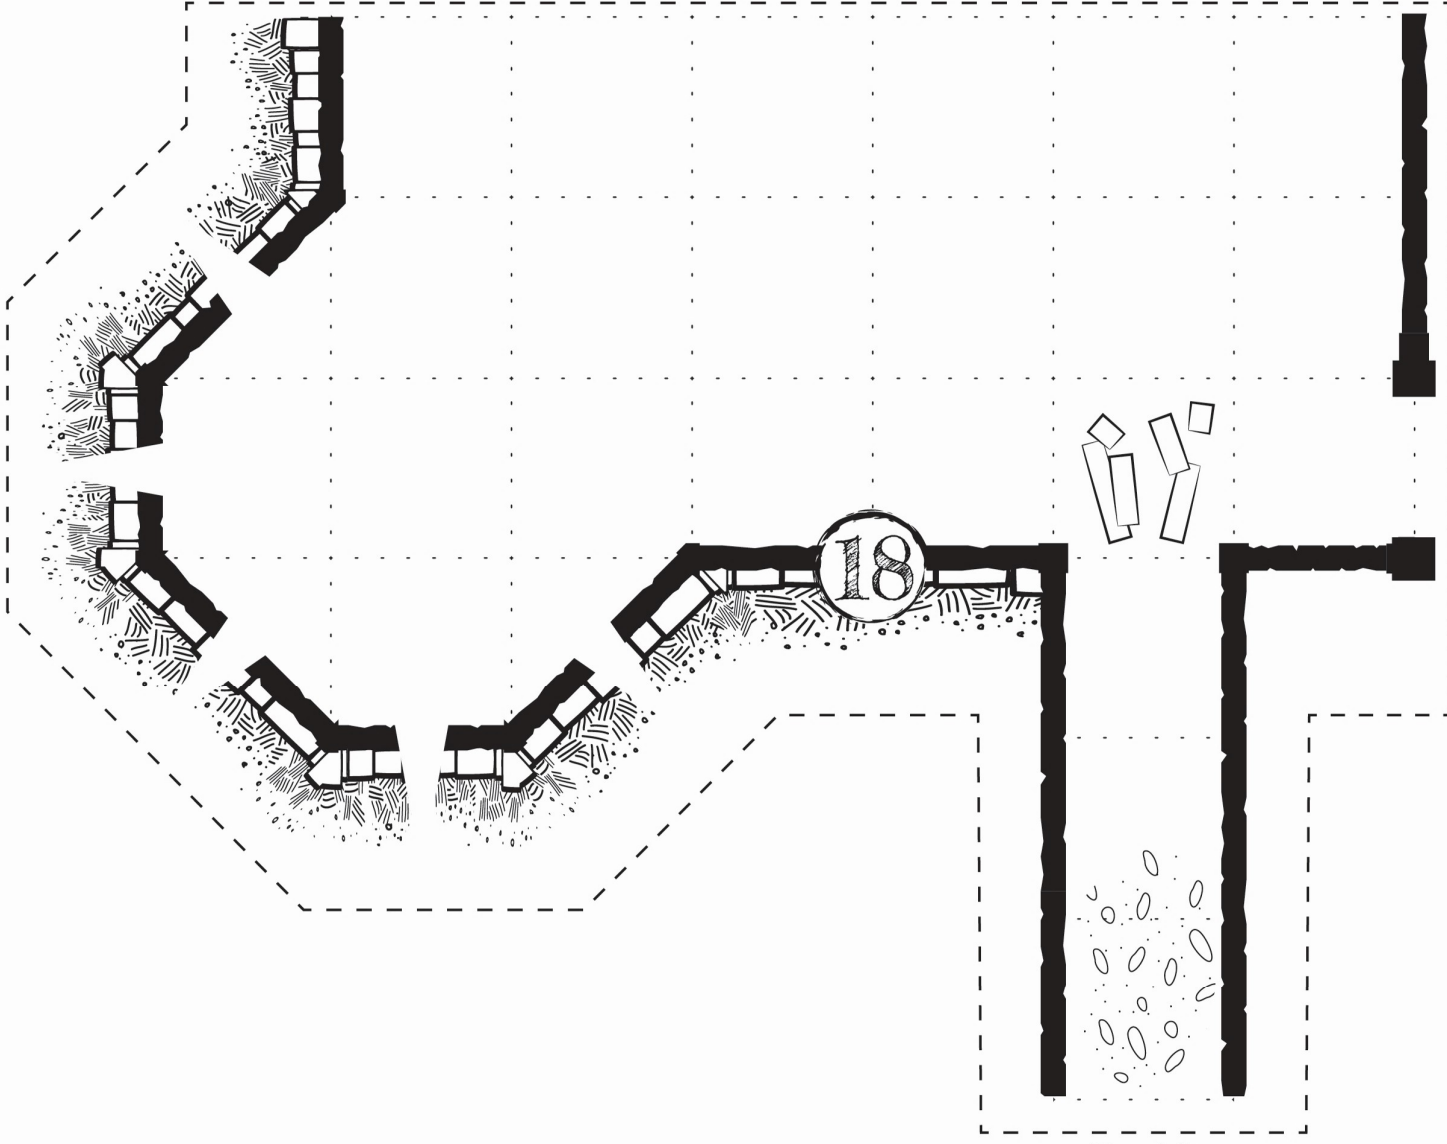

Fortress Rooftop

Undercroft

Icespire Hold

Icespire Hold

Fortress Rooftop

Undercroft

□ = 5 Feet

Icespire Hold

Fortress floor

□ = 5 Feet

Icespire Hold

Fortress Rooftop

□ = 5 Feet

Icespire Hold

Undercroft

□ = 5 Feet

To 7

To 2

Secret Doors

Secret Door

10a

To 18a

18

To 18a

To 10a

Secret Door

Secret Door