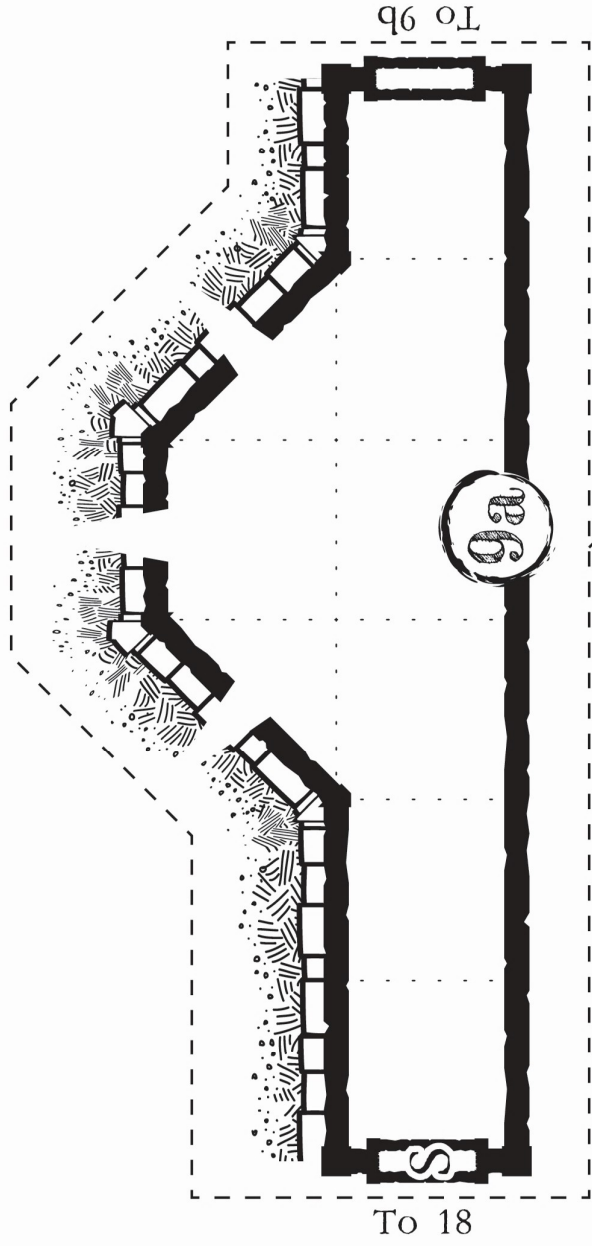

Fortress Rooftop

Undercroft

Icespire Hold

Icespire Hold

Fortress Rooftop

Undercroft

□ = 5 Feet

Icespire Hold

Fortress floor

□ = 5 Feet

Icespire Hold

Fortress Rooftop

□ = 5 Feet

Icespire Hold

Undercroft

□ = 5 Feet

To 7

To 2

Secret Doors

Secret Door

10a

To 18a

18

To 18a

To 10a

Secret Door

Secret Door