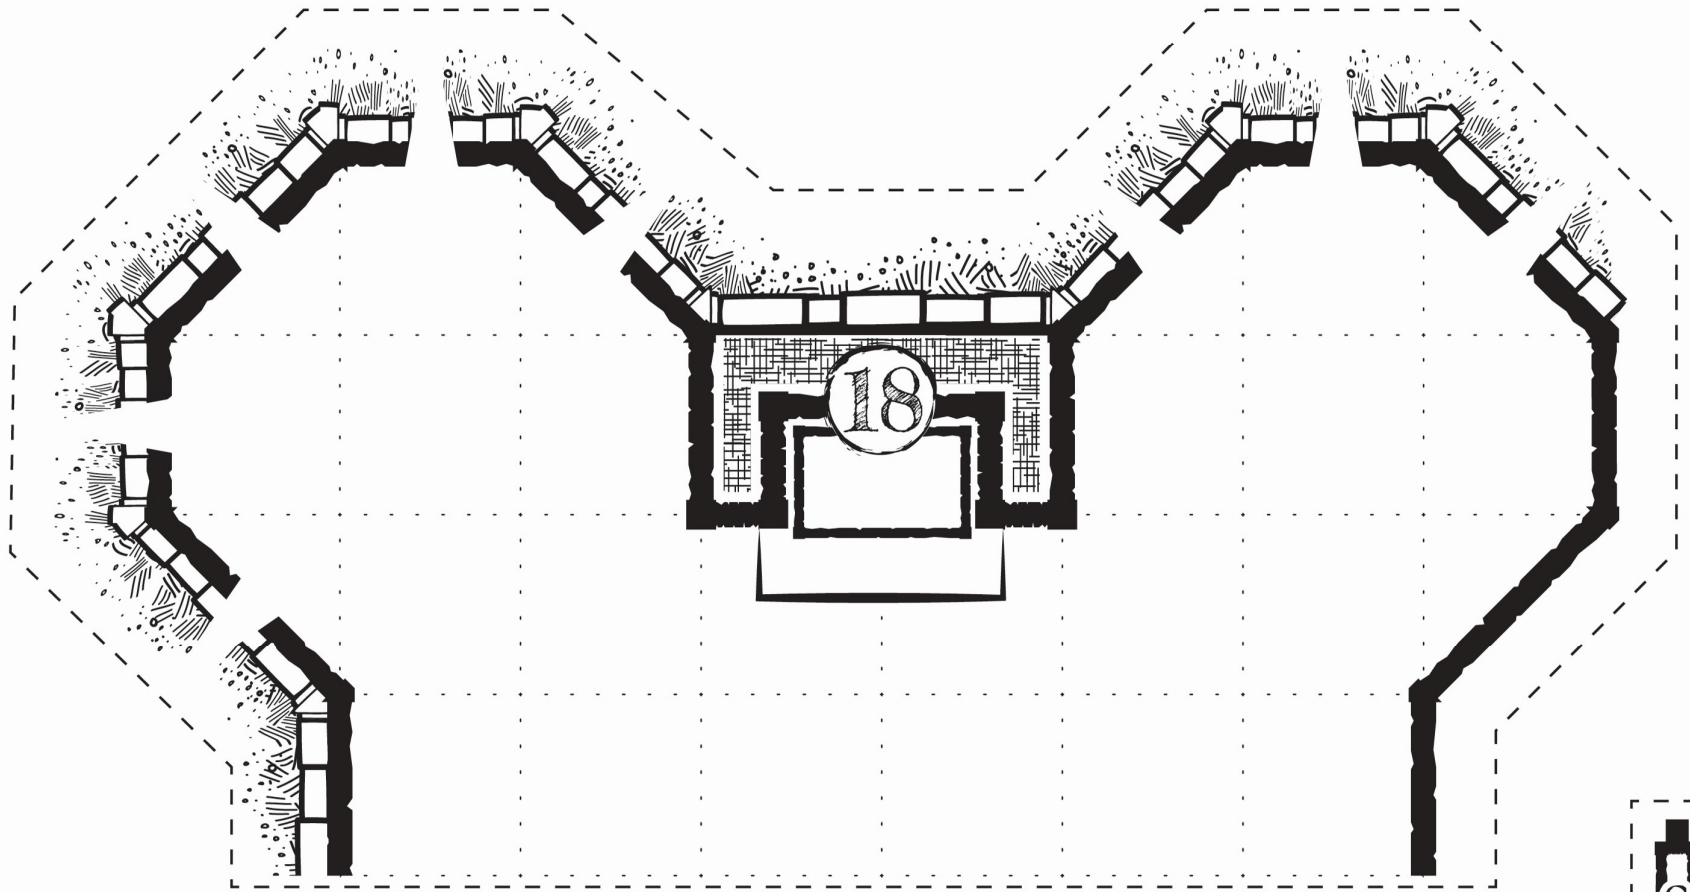

Fortress Rooftop

Undercroft

Icespire Hold

Icespire Hold

Fortress Rooftop

Undercroft

□ = 5 Feet

Icespire Hold

Fortress floor

□ = 5 Feet

Icespire Hold

Fortress Rooftop

□ = 5 Feet

Icespire Hold

Undercroft

□ = 5 Feet

To 7

To 2

Secret Doors

Secret Door

10a

To 18a

18

To 18a

To 10a

Secret Door

Secret Door