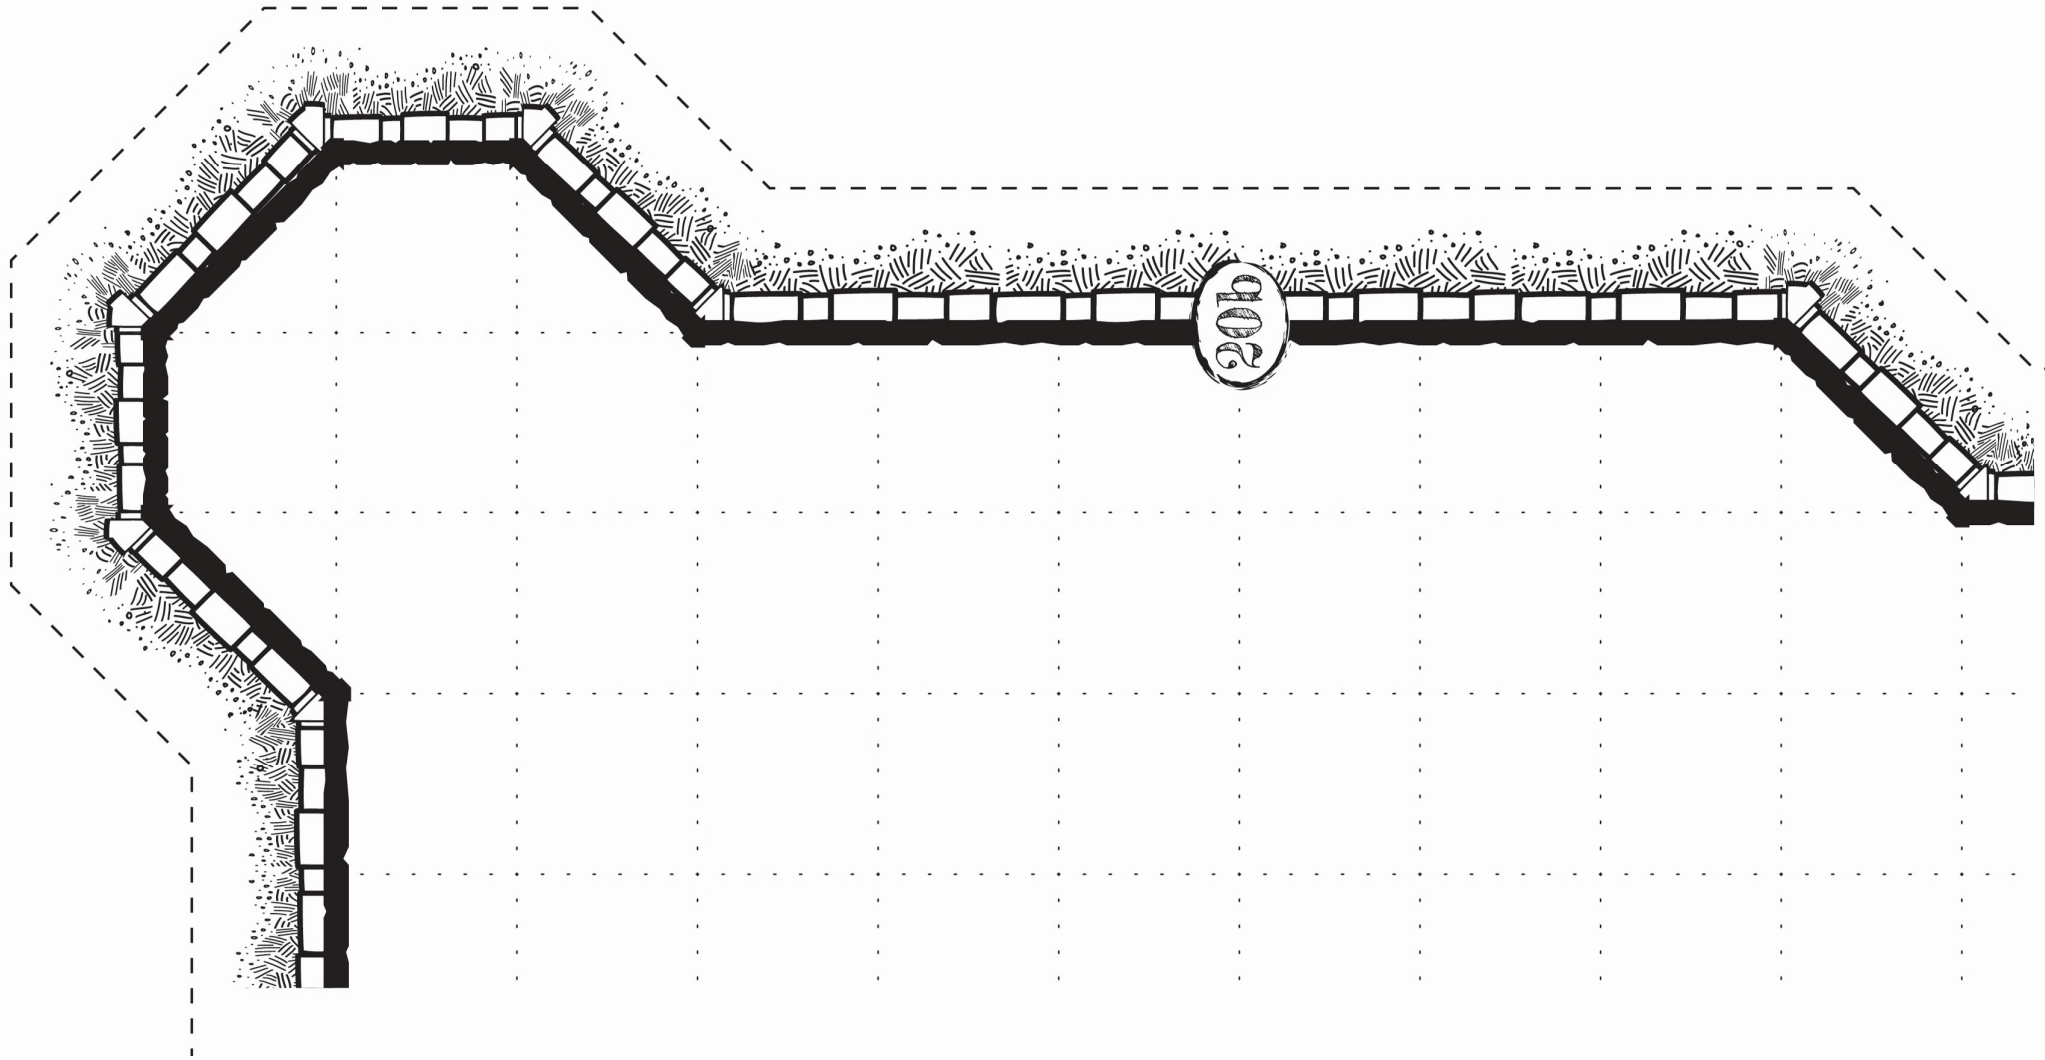

Fortress Rooftop

Undercroft

Icespire Hold

Icespire Hold

Fortress Rooftop

Undercroft

□ = 5 Feet

Icespire Hold

Fortress floor

□ = 5 Feet

Icespire Hold

Fortress Rooftop

□ = 5 Feet

Icespire Hold

Undercroft

□ = 5 Feet

To 7

To 2

Secret Doors

Secret Door

10a

To 18a

18

To 18a

To 10a

Secret Door

Secret Door