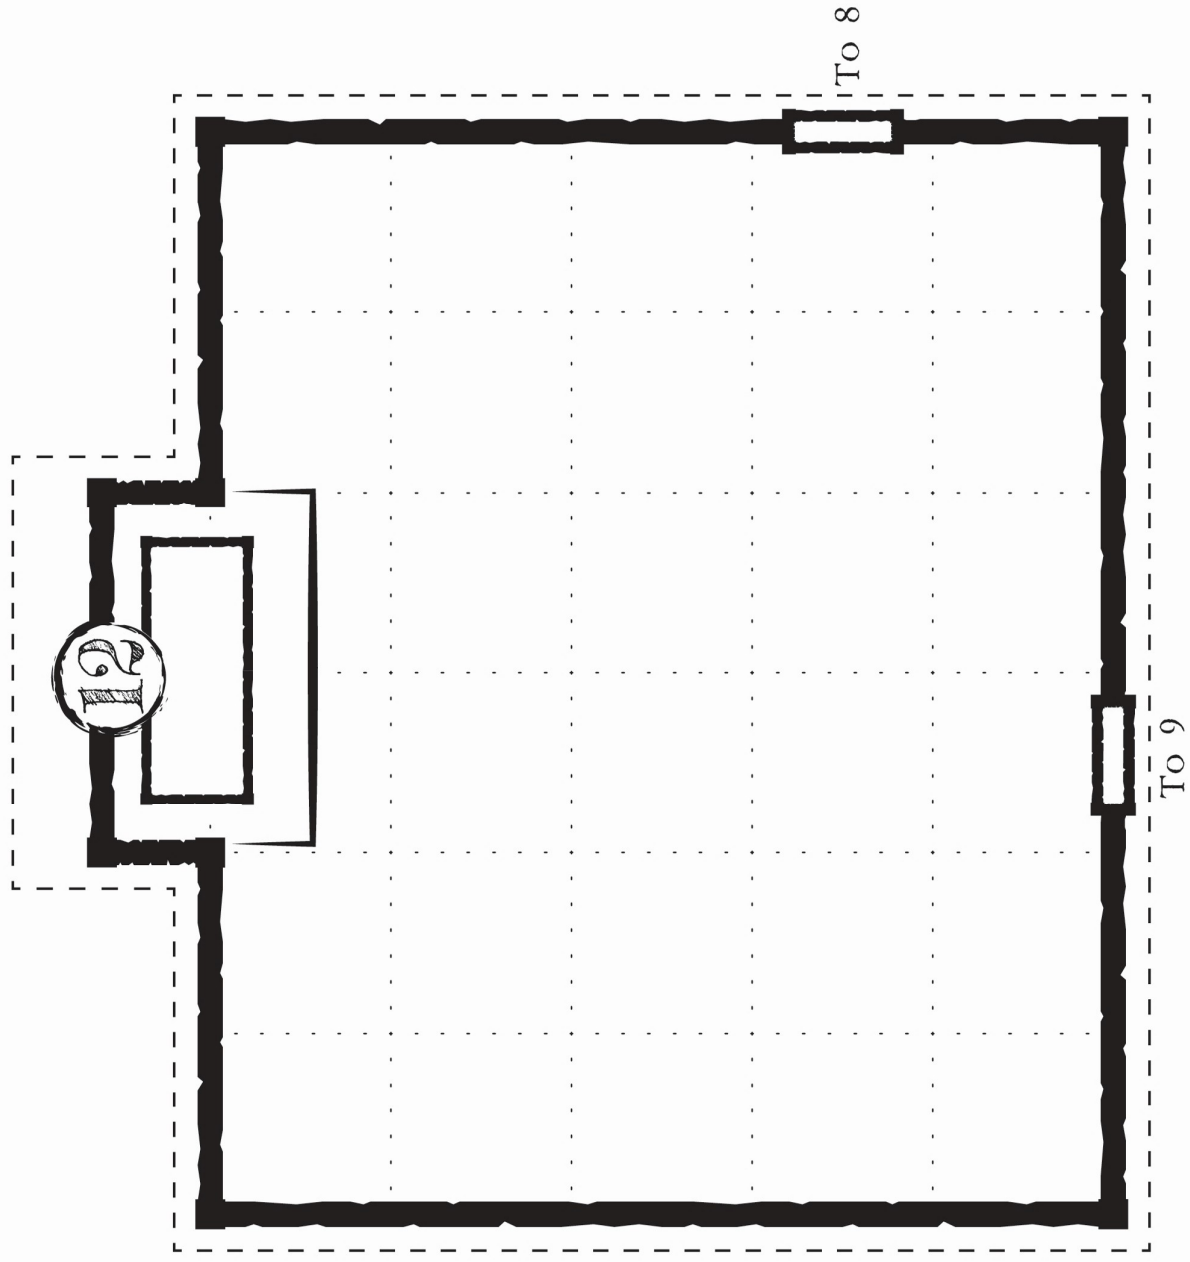

Fortress Rooftop

Undercroft

Icespire Hold

Icespire Hold

Fortress Rooftop

Undercroft

□ = 5 Feet

Icespire Hold

Fortress floor

□ = 5 Feet

Icespire Hold

Fortress Rooftop

□ = 5 Feet

Icespire Hold

Undercroft

□ = 5 Feet

To 7

To 2

Secret Doors

Secret Door

10a

To 18a

18

To 18a