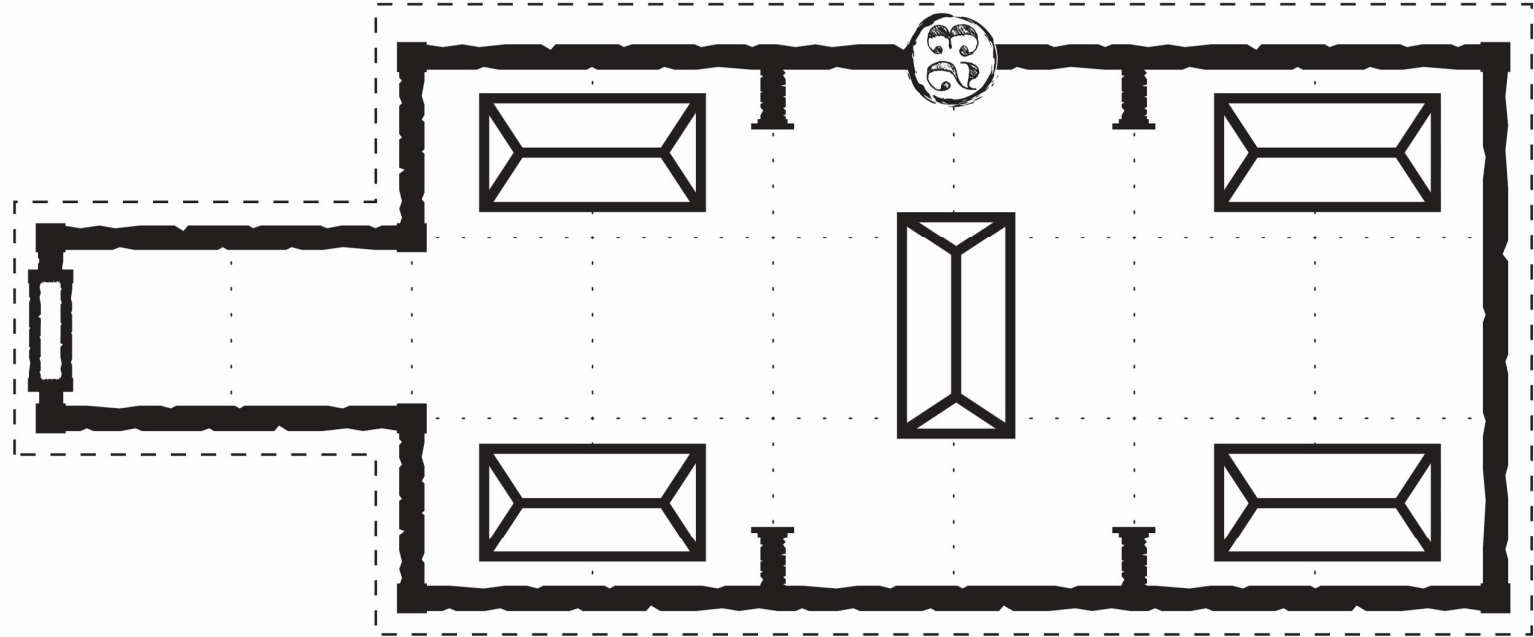

Fortress Rooftop

Undercroft

Icespire Hold

Icespire Hold

Fortress Rooftop

Undercroft

□ = 5 Feet

Icespire Hold

Fortress floor

□ = 5 Feet

Icespire Hold

Fortress Rooftop

□ = 5 Feet

Icespire Hold

Undercroft

□ = 5 Feet

To 10a

Secret Door

Secret Door