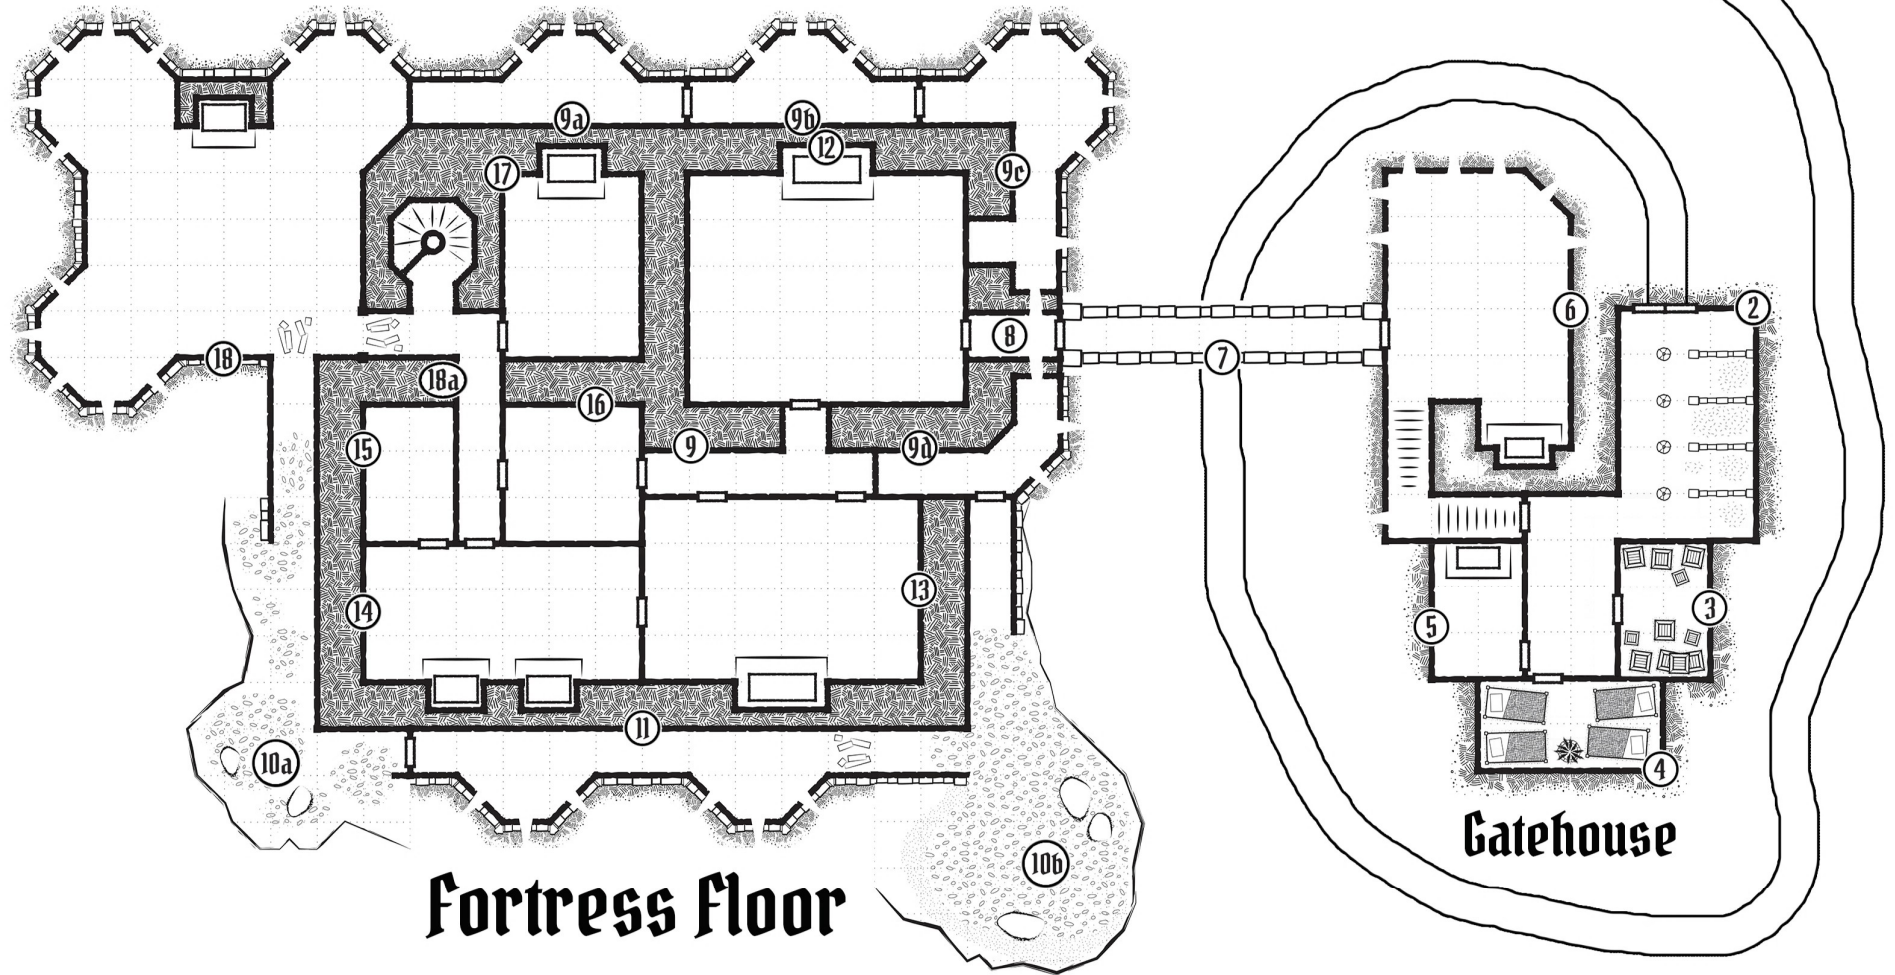

DoIP Pages 30 to 33, Suitable for Level 6

DM
EYES ONLY

Icespire Hold

DoIP Pages 30 to 33, Suitable for Level 6

DM
EYES ONLY

-  = Casket
-  = Chimney
-  = Fireplace
-  = Door
-  = Secret Door
-  = Broken Door
-  = 5 Feet

Fortress Rooftop

Undercroft

Icespire Hold

Icespire Hold

Fortress Rooftop

Undercroft

□ = 5 Feet

Icespire Hold

Fortress floor

□ = 5 Feet

Icespire Hold

Fortress Rooftop

□ = 5 Feet

Icespire Hold

Undercroft

□ = 5 Feet