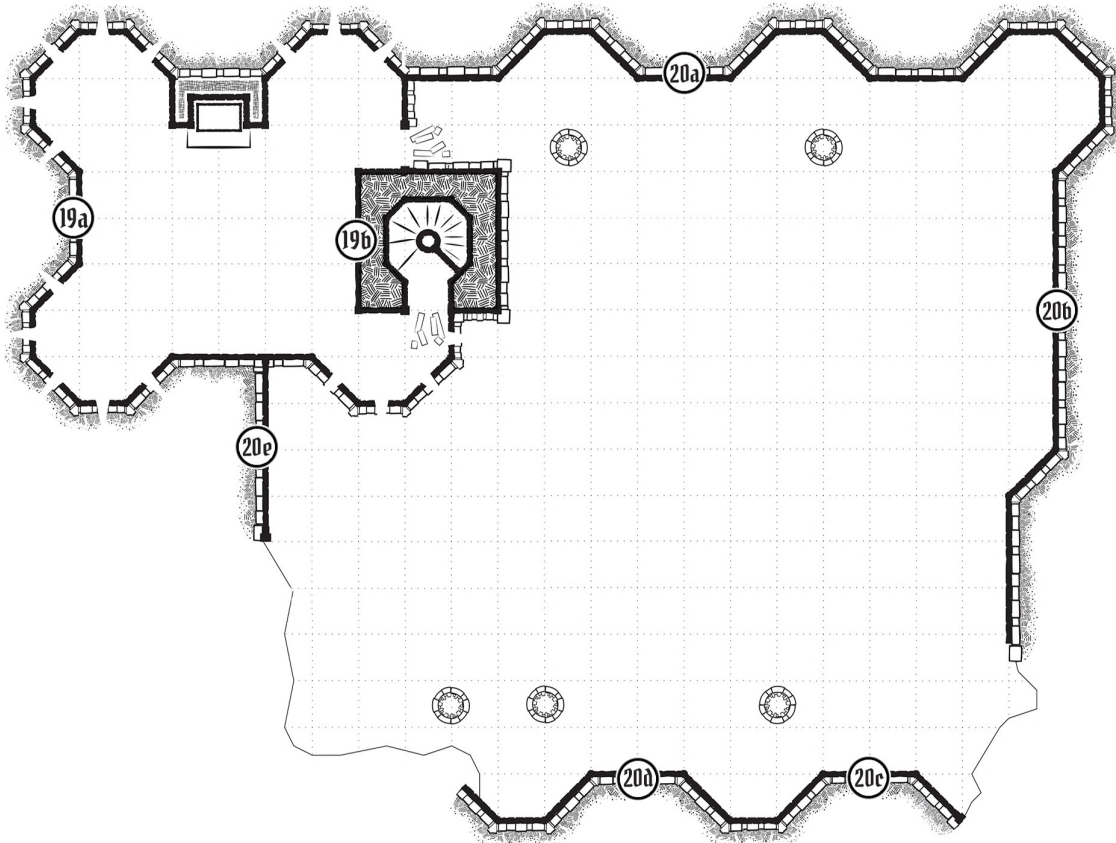

Fortress Rooftop

Undercroft

Icespire Hold

Icespire Hold

Fortress Rooftop

Undercroft

□ = 5 Feet

Icespire Hold

Fortress floor

□ = 5 Feet

Icespire Hold

Fortress Rooftop

□ = 5 Feet

Icespire Hold

Undercroft

□ = 5 Feet

To 7

To 2

Secret Doors

Secret Door

10a

To 18a

18

To 18a