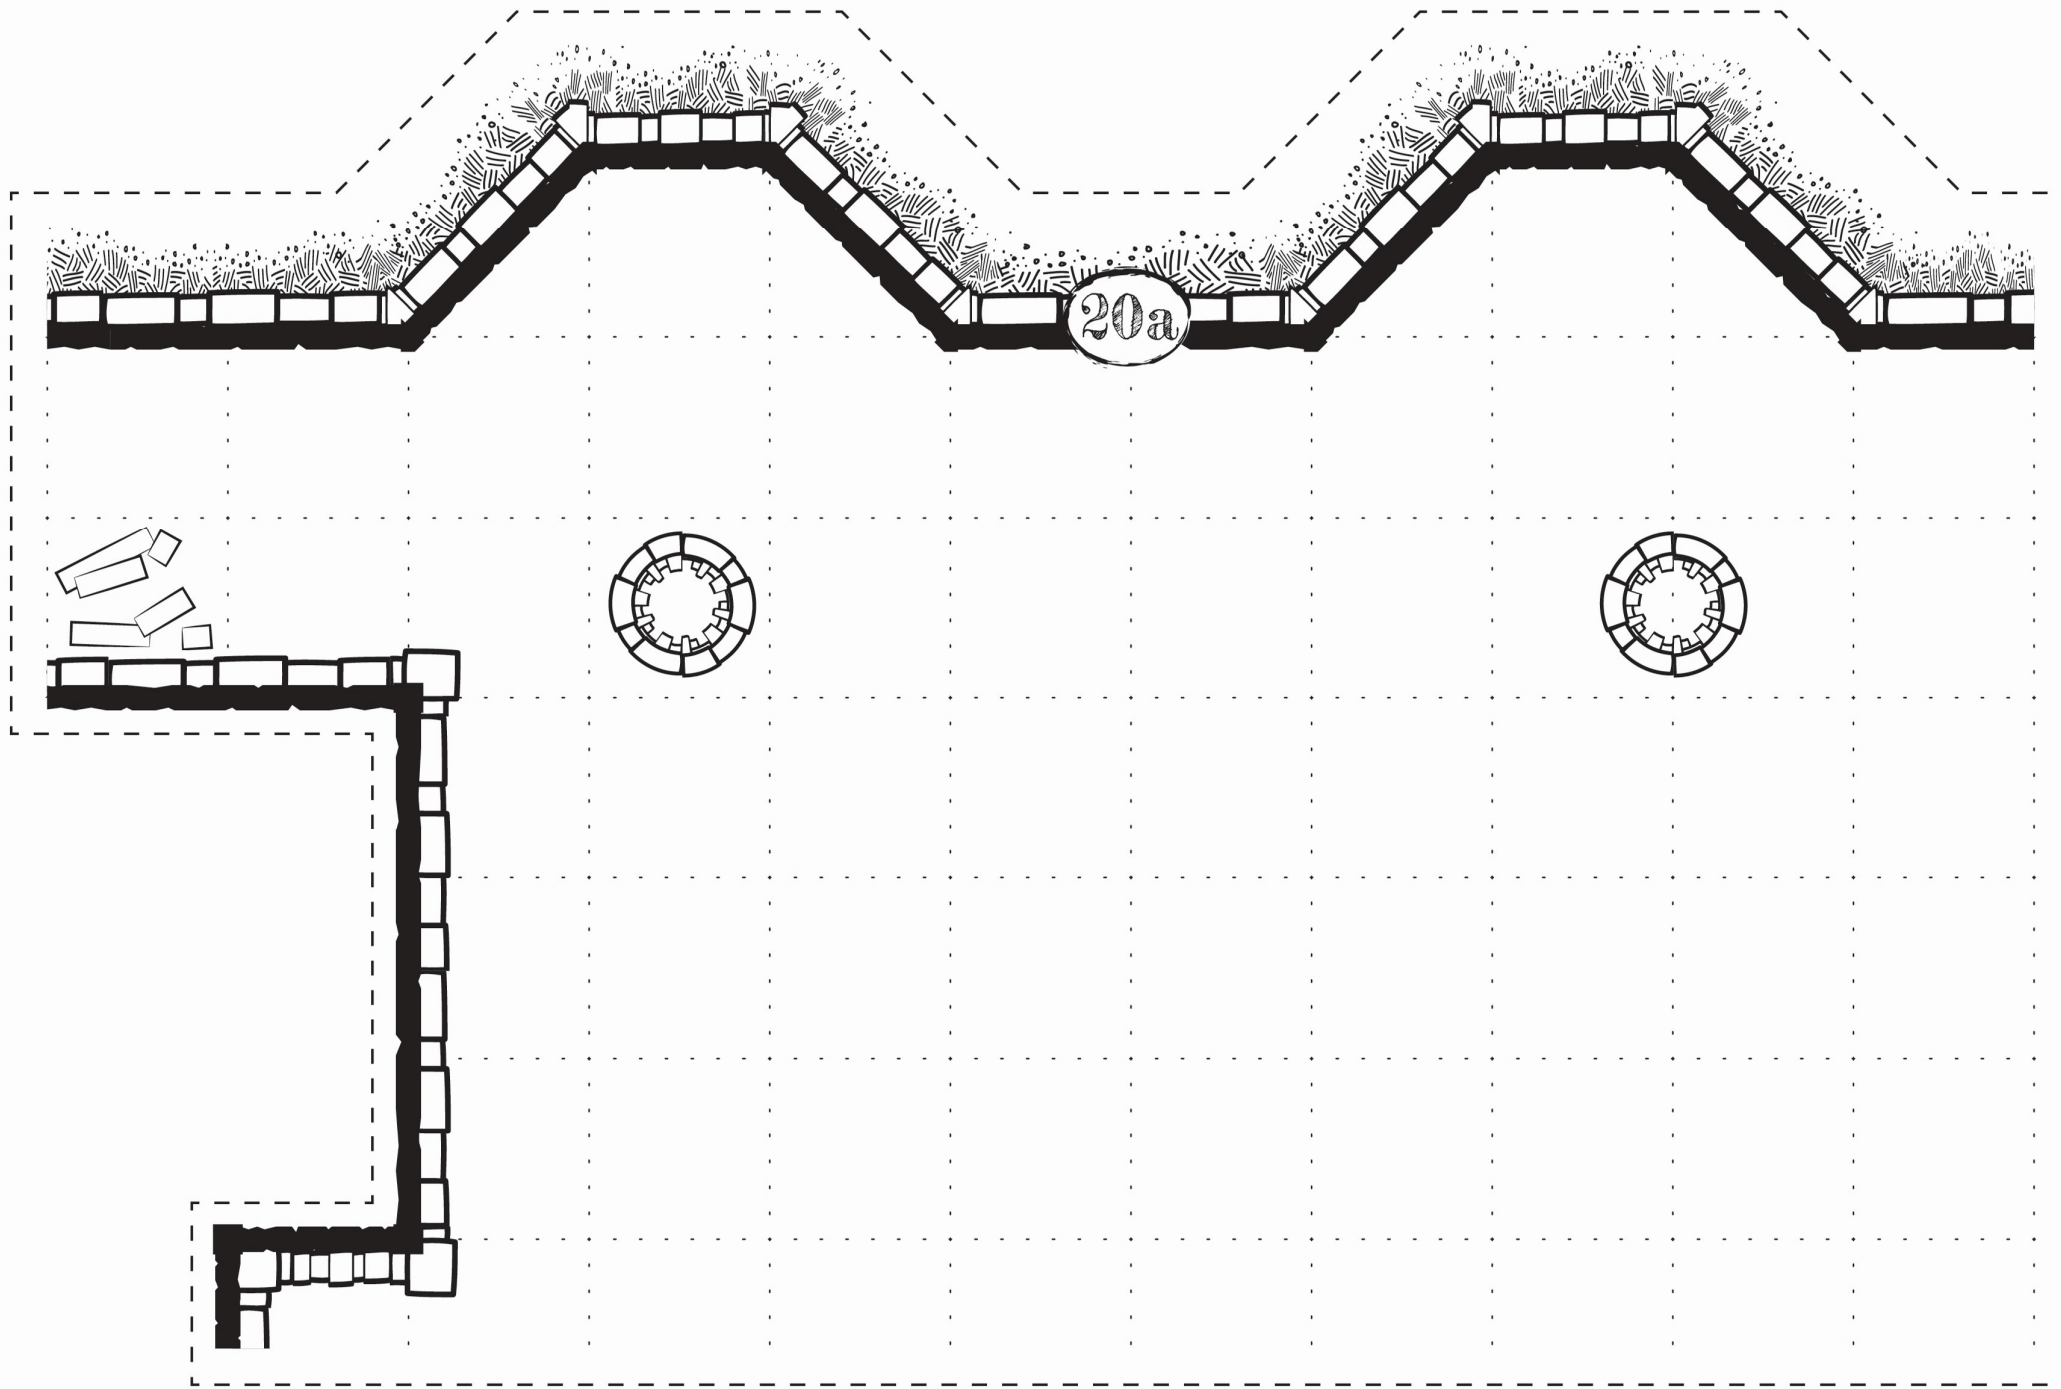

Fortress Rooftop

Undercroft

Icespire Hold

Icespire Hold

Fortress Rooftop

Undercroft

□ = 5 Feet

Icespire Hold

Fortress floor

□ = 5 Feet

Icespire Hold

Fortress Rooftop

□ = 5 Feet

Icespire Hold

Undercroft

□ = 5 Feet

To 7

To 2

Secret Doors

Secret Door

10a

To 18a

18

To 18a

To 10a

Secret Door

Secret Door